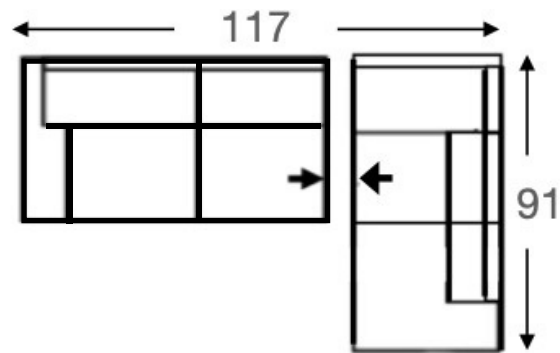

# STUDIO COLLECTION

- MADE IN CANADA
- SOLID WOOD FRAME
- HIGH DENSITY MICRO-GEL FOAM
- OPTIONAL FEATHER SEATING
- CHOICE OF FABRICS