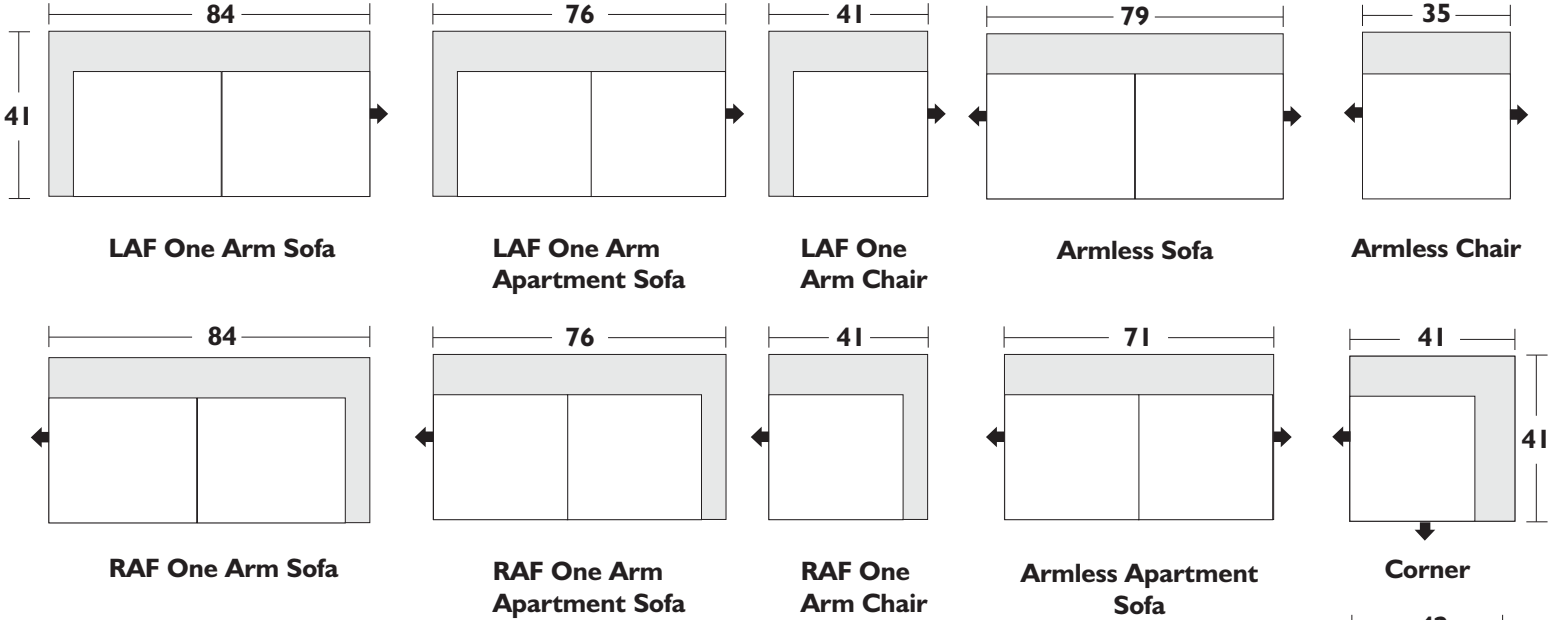

Sofa: H34"XD41"XL90"
 Chair: H34"XD41"XL47"
 Apt-Size: H34"XD41"XL82"
 Ottoman: H18"XD28"XL45"

Configuration Suggestions

Style Madison

* All dimensions shown are approximate and are subject to the slight variations inherent in a hand built product