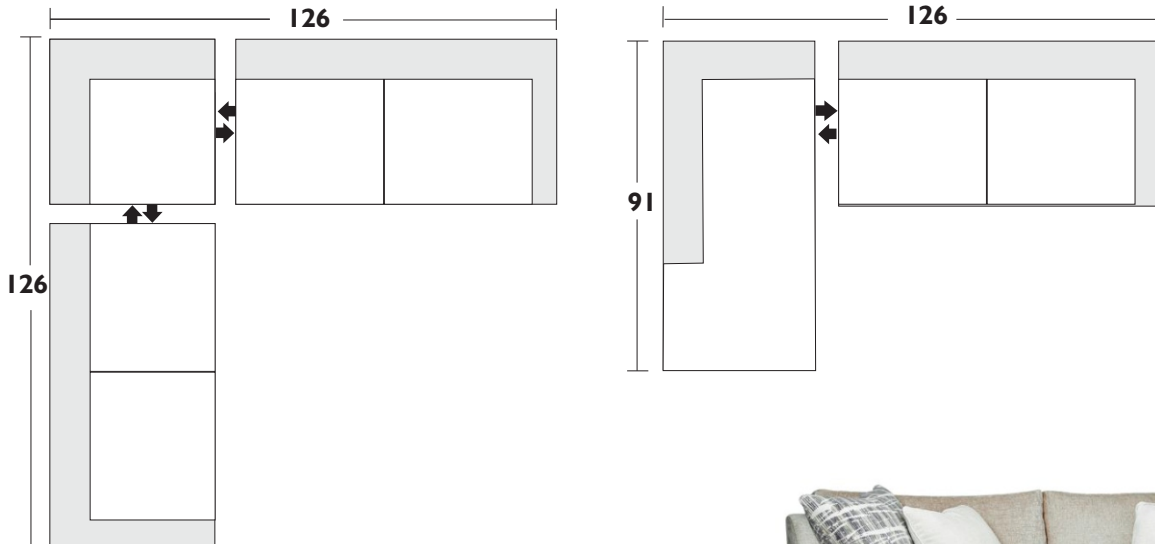

Sofa: H34"XD41"XL90"
 Chair: H34"XD41"XL47"
 Apt-Size: H34"XD41"XL82"
 Ottoman: H18"XD28"XL45"

Configuration Suggestions

Style Madison

* All dimensions shown are approximate and are subject to the slight variations inherent in a hand built product