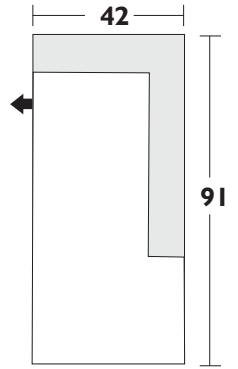

Sofa: H34"XD41"XL90"
 Chair: H34"XD41"XL47"
 Apt-Size: H34"XD41"XL82"
 Ottoman: H18"XD28"XL45"

Configuration Suggestions

Style Madison

* All dimensions shown are approximate and are subject to the slight variations inherent in a hand built product