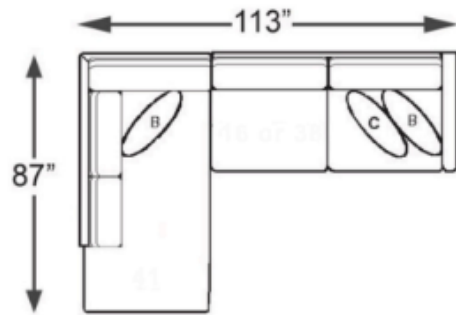

# JOSHUA CREEK FURNITURE

Dimensions shown: Width x Depth x Height

- MADE IN CANADA
- SOLID WOOD FRAME
- HIGH DENSITY FOAM
- CHOICE OF FABRIC
- ALSO AVAILABLE IN LEATHER

77 x 39 x 34

42 x 39 x 34

39 x 39 x 34

74 x 39 x 34

74 x 39 x 34

35 x 39 x 34

39 x 87 x 34

39 x 87 x 34

39 x 64 x 34

39 x 64 x 34

\*All dimensions are approximate and are subject to the slight variations inherent in a hand built product