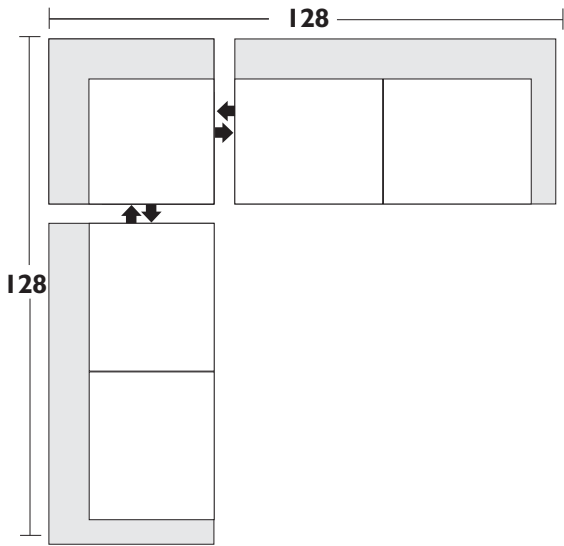

Sofa: H32"XD43"XL91"
 Chair: H32"XD43"XL47"
 Apt-Size: H32"XD43"XL82"

Configuration Suggestions

Style Stratus

* All dimensions shown are approximate and are subject to the slight variations inherent in a hand built product