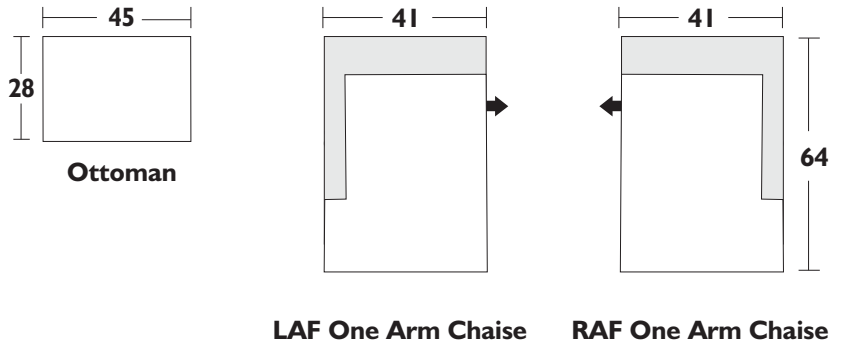

Sofa: H32"XD43"XL91"
 Chair: H32"XD43"XL47"
 Apt-Size: H32"XD43"XL82"

Configuration Suggestions

Style Stratus

* All dimensions shown are approximate and are subject to the slight variations inherent in a hand built product