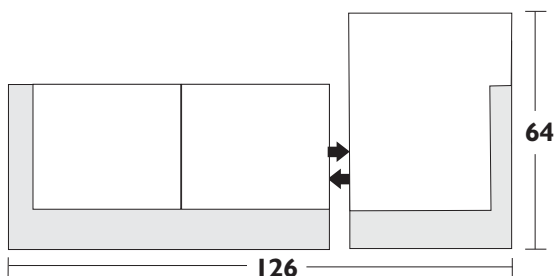

Sofa: H32"XD43"XL91"
 Chair: H32"XD43"XL47"
 Apt-Size: H32"XD43"XL82"

Configuration Suggestions

Style Stratus

* All dimensions shown are approximate and are subject to the slight variations inherent in a hand built product