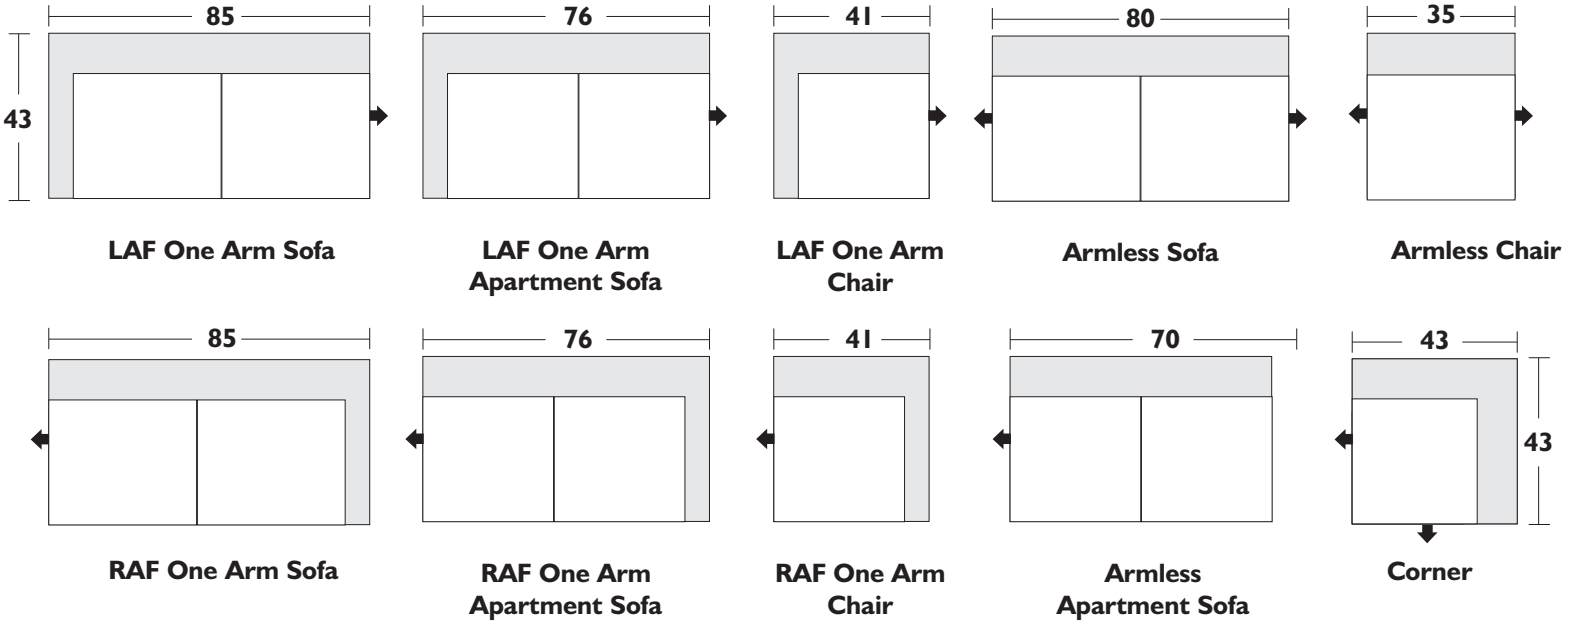

Sofa: H32"XD43"XL91"
 Chair: H32"XD43"XL47"
 Apt-Size: H32"XD43"XL82"

Configuration Suggestions

Style Stratus

* All dimensions shown are approximate and are subject to the slight variations inherent in a hand built product