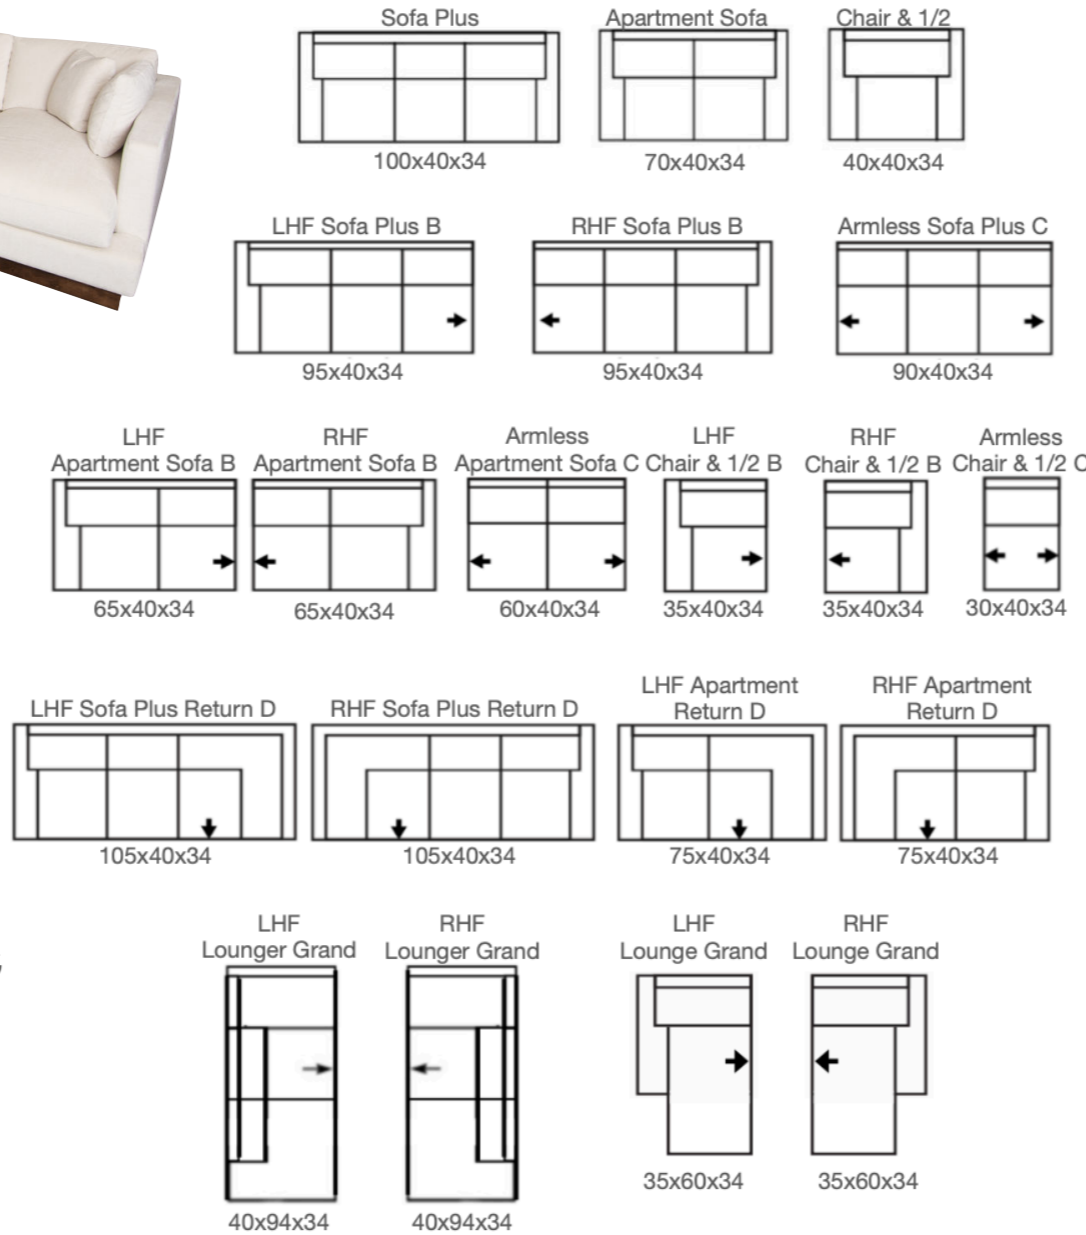

# VALENTINO COLLECTION

Dimensions Shown: Width x Depth x Height

## Sofa Plus Pieces (Seat Cushions 30"W)

## Standard Sofa Pieces (Seat Cushions 24"W)

- MADE IN CANADA
- SOLID WOOD FRAME
- HIGH DENSITY FOAM
- OPTIONAL FEATHER SEATING
- CHOICE OF FABRIC OR TOP GRAIN LEATHER
- CUSTOM SIZING AVAILABLE

# JOSHUA CREEK FURNITURE

\*All dimensions are approximate and are subject to the slight variations inherent in a hand built product