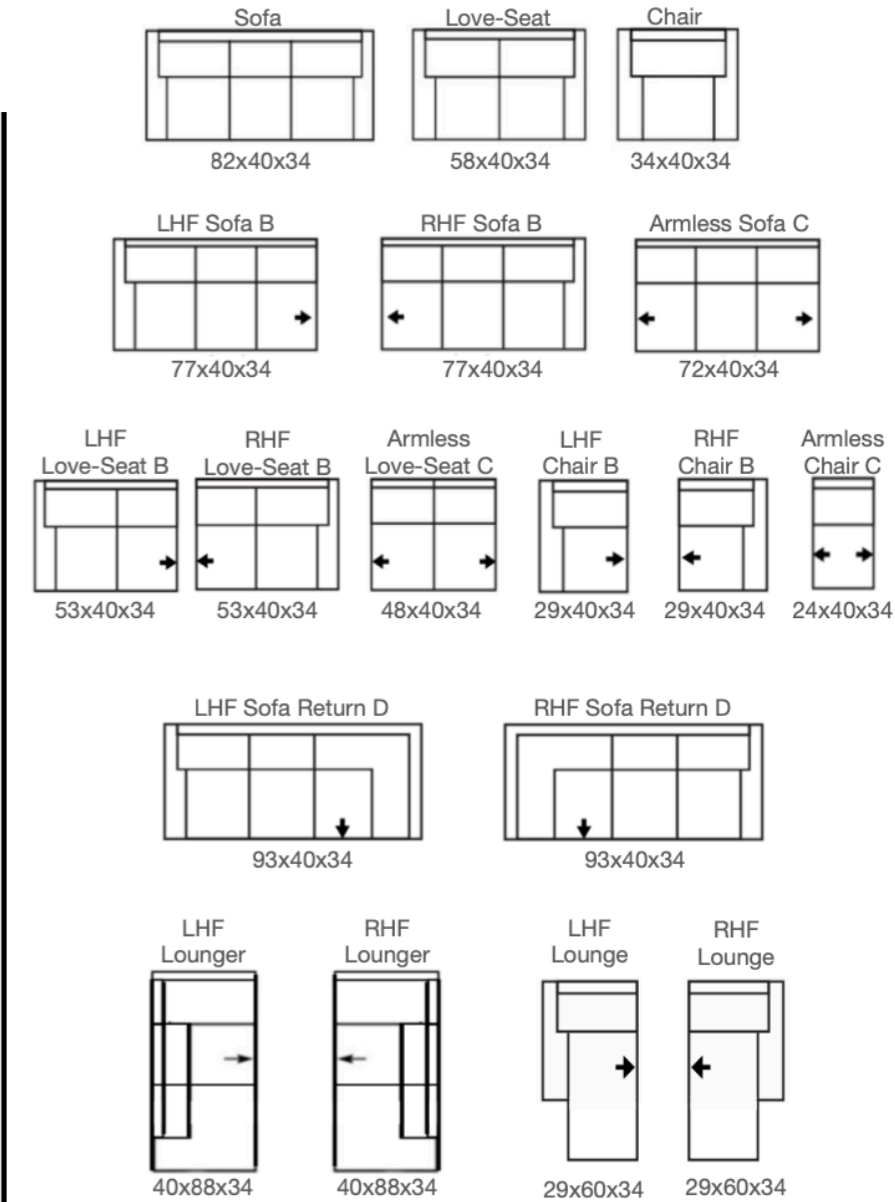

# VALENTINO COLLECTION

Dimensions Shown: Width x Depth x Height

## Sofa Plus Pieces (Seat Cushions 30"W)

## Standard Sofa Pieces (Seat Cushions 24"W)

- MADE IN CANADA
- SOLID WOOD FRAME
- HIGH DENSITY FOAM
- OPTIONAL FEATHER SEATING
- CHOICE OF FABRIC OR TOP GRAIN LEATHER
- CUSTOM SIZING AVAILABLE

# JOSHUA CREEK FURNITURE

\*All dimensions are approximate and are subject to the slight variations inherent in a hand built product