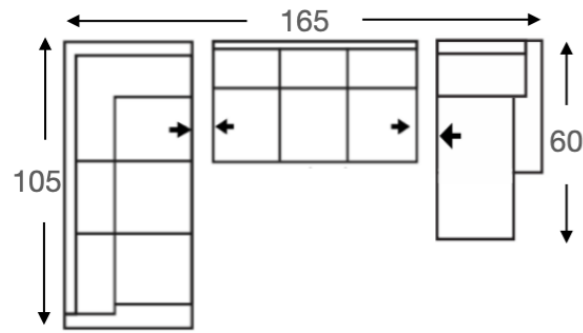

# VALENTINO COLLECTION

Dimensions Shown: Width x Depth x Height

## Sofa Plus Pieces (Seat Cushions 30"W)