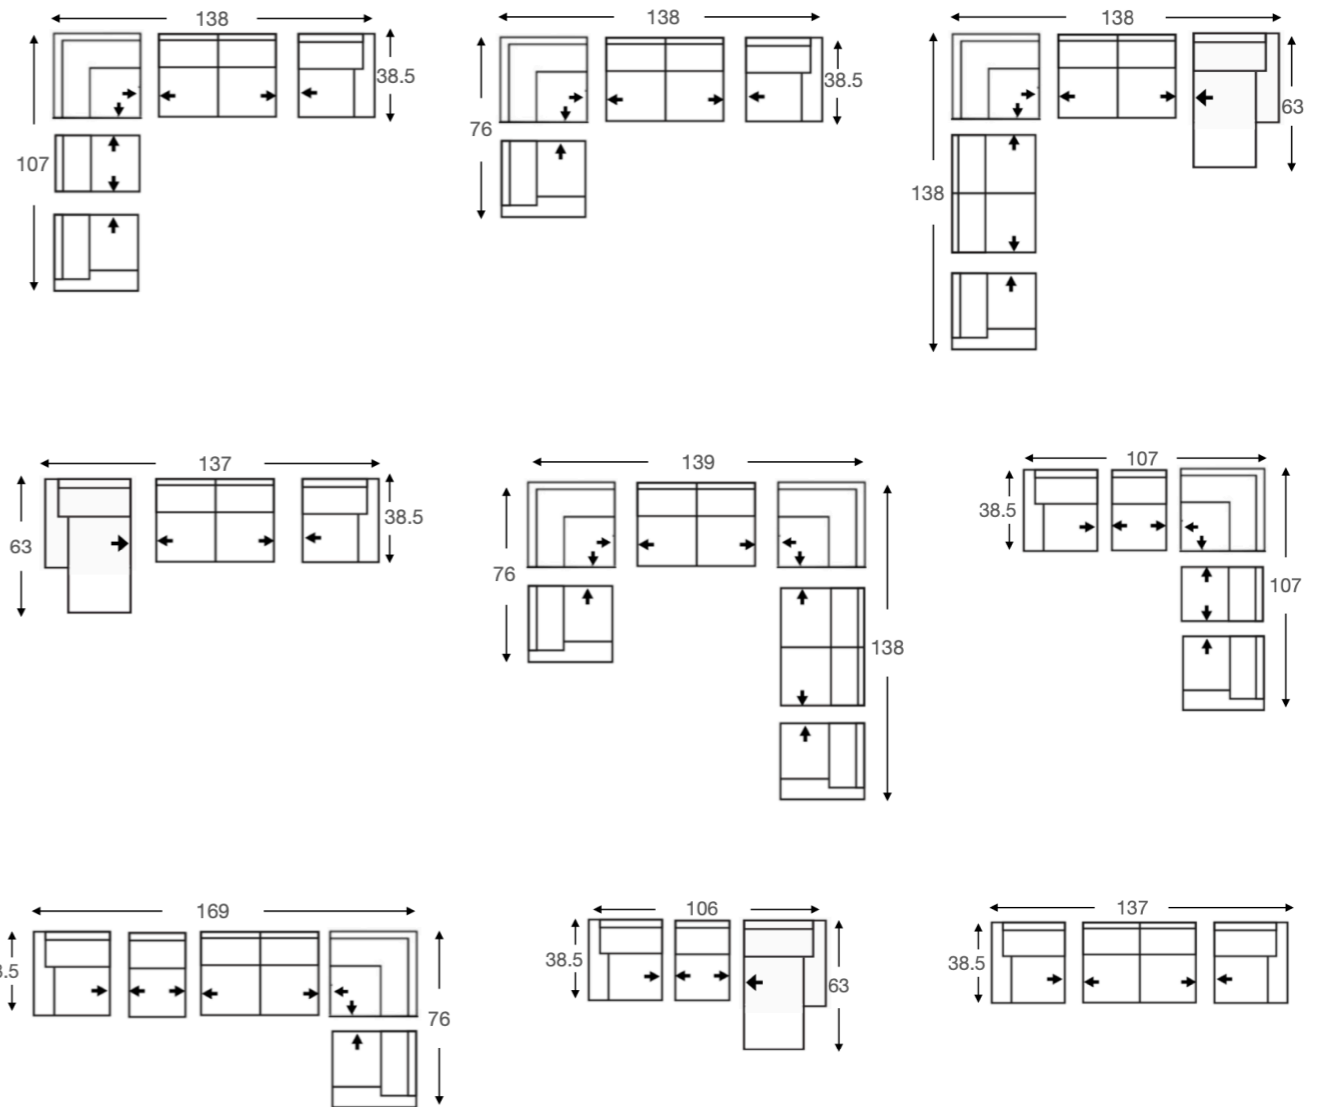

# MAX COLLECTION

Dimensions Shown: Width x Depth x Height

Ottoman  
7760

38x25x18

Corner  
7761

38.5x38.5x36

RHF Chair  
7762

37.5x38.5x36

LHF Chair  
7763

37.5x38.5x36

Armless Chair  
7764

31x38.5x36

Armless Love-seat  
7765

62x38.5x36

RHF Chaise  
W/Floating Base  
7758

37.5x63x36

LHF Chaise  
W/Floating Base  
7759

37.5x63x36

\*Create Your Own Configuration

• MADE IN CANADA • SOLID WOOD FRAME