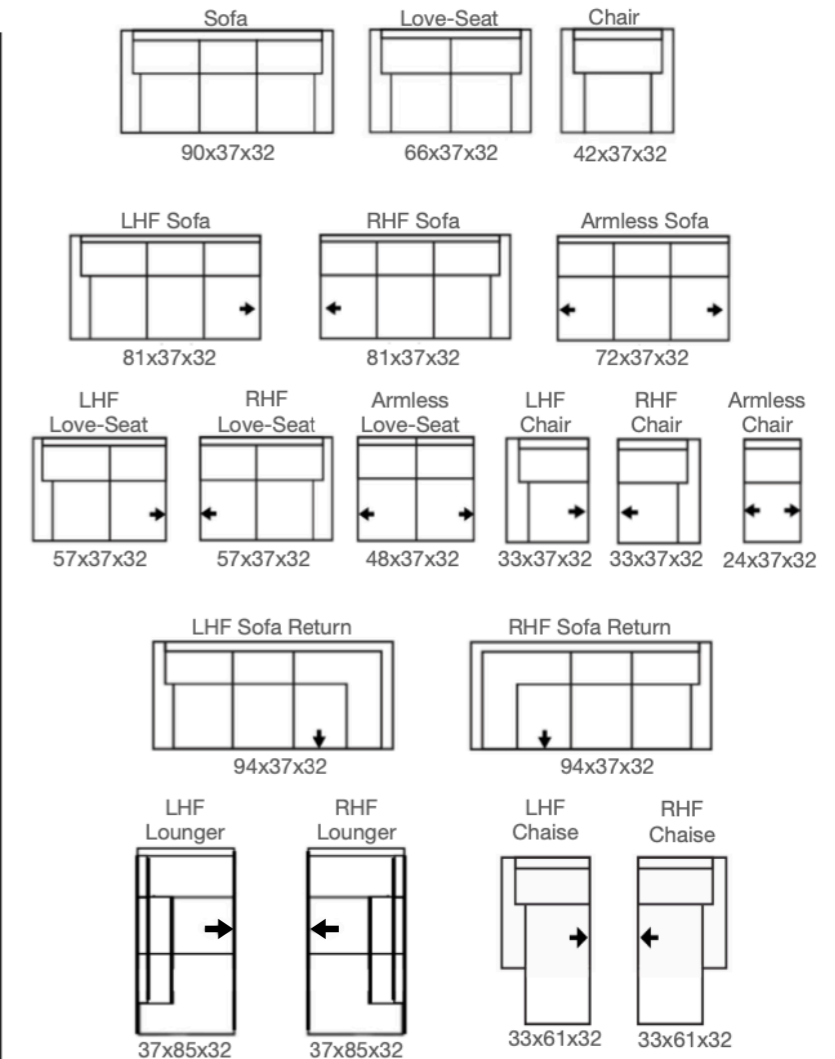

CONCERTO COLLECTION

Dimensions Shown: Width x Depth x Height

Sofa Plus Pieces (Seat Cushions 30"W)

Standard Sofa Pieces (Seat Cushions 24"W)

- MADE IN CANADA
- SOLID WOOD FRAME
- HIGH DENSITY FOAM
- OPTIONAL FEATHER SEATING
- CHOICE OF FABRIC OR TOP GRAIN LEATHER
- CUSTOM SIZING AVAILABLE

JOSHUA CREEK FURNITURE

*All dimensions are approximate and are subject to the slight variations inherent in a hand built product