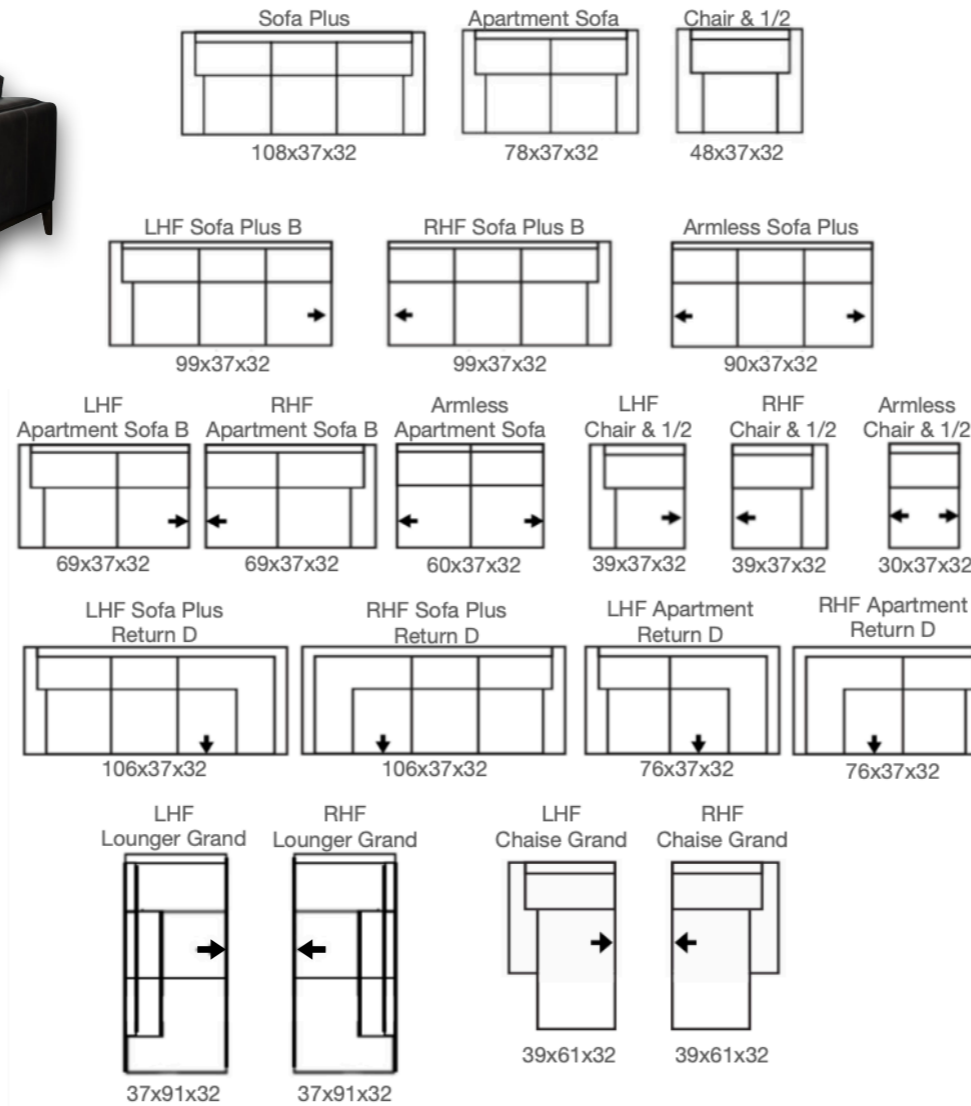

CONCERTO COLLECTION

Dimensions Shown: Width x Depth x Height

Sofa Plus Pieces (Seat Cushions 30"W)

Standard Sofa Pieces (Seat Cushions 24"W)

- MADE IN CANADA
- SOLID WOOD FRAME
- HIGH DENSITY FOAM
- OPTIONAL FEATHER SEATING
- CHOICE OF FABRIC OR TOP GRAIN LEATHER
- CUSTOM SIZING AVAILABLE

JOSHUA CREEK FURNITURE

*All dimensions are approximate and are subject to the slight variations inherent in a hand built product