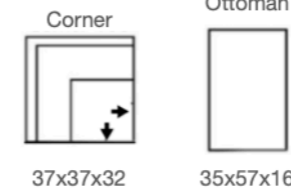

CONCERTO COLLECTION

Dimensions Shown: Width x Depth x Height

Sofa Plus Pieces (Seat Cushions 30"W)

Standard Sofa Pieces (Seat Cushions 24"W)

- MADE IN CANADA
- SOLID WOOD FRAME
- HIGH DENSITY FOAM
- OPTIONAL FEATHER SEATING
- CHOICE OF FABRIC OR TOP GRAIN LEATHER
- CUSTOM SIZING AVAILABLE

JOSHUA CREEK FURNITURE

*All dimensions are approximate and are subject to the slight variations inherent in a hand built product