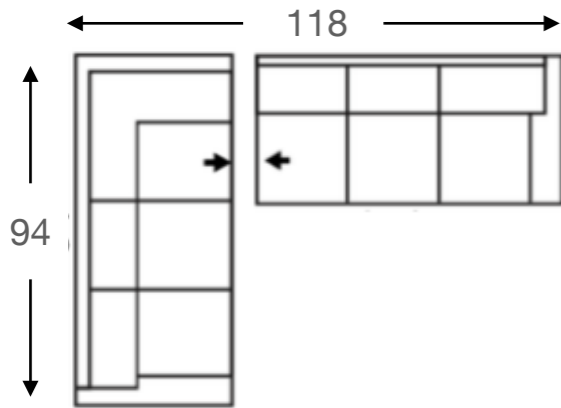

CONCERTO COLLECTION

Dimensions Shown: Width x Depth x Height

Sofa Plus Pieces (Seat Cushions 30"W)

Standard Sofa Pieces (Seat Cushions 24"W)

- MADE IN CANADA
- SOLID WOOD FRAME
- HIGH DENSITY FOAM
- OPTIONAL FEATHER SEATING
- CHOICE OF FABRIC OR TOP GRAIN LEATHER
- CUSTOM SIZING AVAILABLE

JOSHUA CREEK FURNITURE

*All dimensions are approximate and are subject to the slight variations inherent in a hand built product