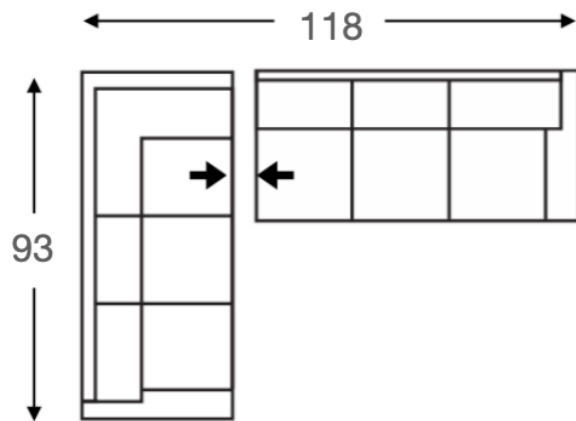

BENNET COLLECTION

Dimensions shown: Width x Depth x Height

- MADE IN CANADA
- SOLID WOOD FRAME
- HIGH DENSITY FOAM
- CHOICE OF FABRIC OR TOP GRAIN LEATHER

JOSHUA CREEK FURNITURE

*All dimensions are approximate and are subject to the slight variations inherent in a hand built product