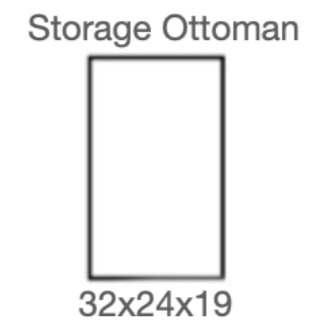

BENNET COLLECTION

Dimensions shown: Width x Depth x Height

- MADE IN CANADA
- SOLID WOOD FRAME
- HIGH DENSITY FOAM
- CHOICE OF FABRIC OR TOP GRAIN LEATHER

JOSHUA CREEK FURNITURE

*All dimensions are approximate and are subject to the slight variations inherent in a hand built product