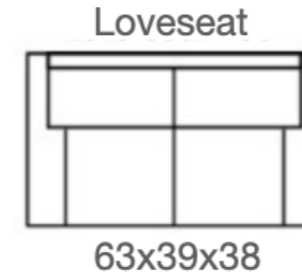

BENNET COLLECTION

Dimensions shown: Width x Depth x Height

- MADE IN CANADA
- SOLID WOOD FRAME
- HIGH DENSITY FOAM
- CHOICE OF FABRIC OR TOP GRAIN LEATHER

JOSHUA CREEK FURNITURE

*All dimensions are approximate and are subject to the slight variations inherent in a hand built product