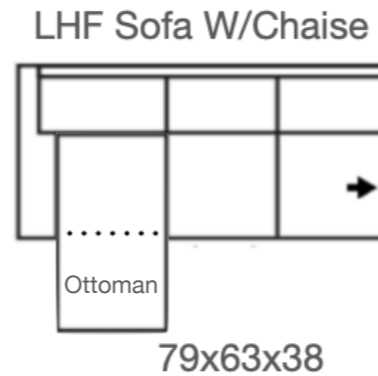

BENNET COLLECTION

Dimensions shown: Width x Depth x Height

- MADE IN CANADA
- SOLID WOOD FRAME
- HIGH DENSITY FOAM
- CHOICE OF FABRIC OR TOP GRAIN LEATHER

JOSHUA CREEK FURNITURE

*All dimensions are approximate and are subject to the slight variations inherent in a hand built product