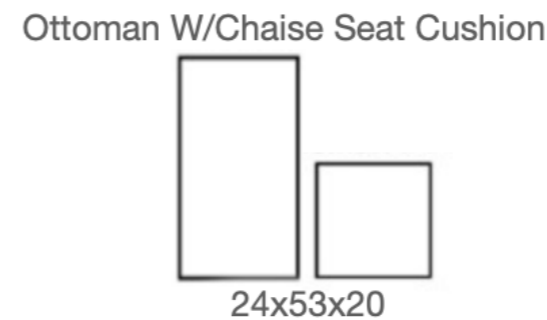

BENNET COLLECTION

Dimensions shown: Width x Depth x Height

- MADE IN CANADA
- SOLID WOOD FRAME
- HIGH DENSITY FOAM
- CHOICE OF FABRIC OR TOP GRAIN LEATHER

JOSHUA CREEK FURNITURE

*All dimensions are approximate and are subject to the slight variations inherent in a hand built product