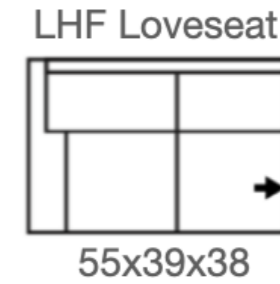

BENNET COLLECTION

Dimensions shown: Width x Depth x Height

- MADE IN CANADA
- SOLID WOOD FRAME
- HIGH DENSITY FOAM
- CHOICE OF FABRIC OR TOP GRAIN LEATHER

JOSHUA CREEK FURNITURE

*All dimensions are approximate and are subject to the slight variations inherent in a hand built product