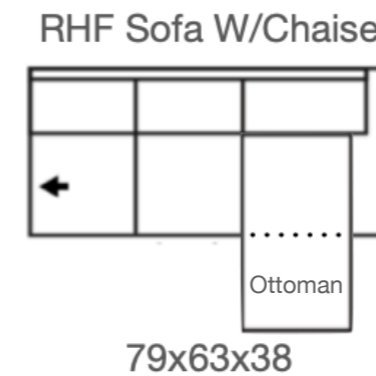

BENNET COLLECTION

Dimensions shown: Width x Depth x Height

- MADE IN CANADA
- SOLID WOOD FRAME
- HIGH DENSITY FOAM
- CHOICE OF FABRIC OR TOP GRAIN LEATHER

JOSHUA CREEK FURNITURE

*All dimensions are approximate and are subject to the slight variations inherent in a hand built product