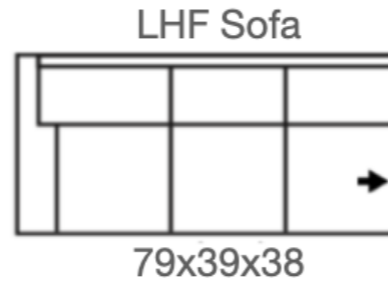

BENNET COLLECTION

Dimensions shown: Width x Depth x Height

- MADE IN CANADA
- SOLID WOOD FRAME
- HIGH DENSITY FOAM
- CHOICE OF FABRIC OR TOP GRAIN LEATHER

JOSHUA CREEK FURNITURE

*All dimensions are approximate and are subject to the slight variations inherent in a hand built product