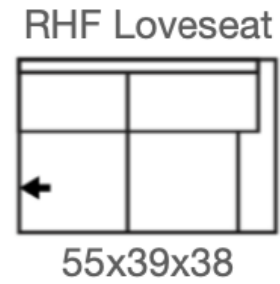

BENNET COLLECTION

Dimensions shown: Width x Depth x Height

- MADE IN CANADA
- SOLID WOOD FRAME
- HIGH DENSITY FOAM
- CHOICE OF FABRIC OR TOP GRAIN LEATHER

JOSHUA CREEK FURNITURE

*All dimensions are approximate and are subject to the slight variations inherent in a hand built product