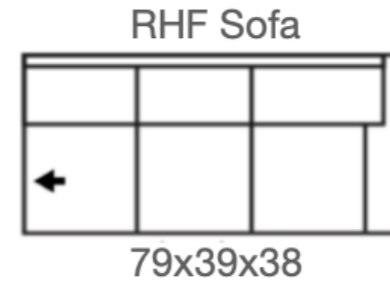

BENNET COLLECTION

Dimensions shown: Width x Depth x Height

- MADE IN CANADA
- SOLID WOOD FRAME
- HIGH DENSITY FOAM
- CHOICE OF FABRIC OR TOP GRAIN LEATHER

JOSHUA CREEK FURNITURE

*All dimensions are approximate and are subject to the slight variations inherent in a hand built product