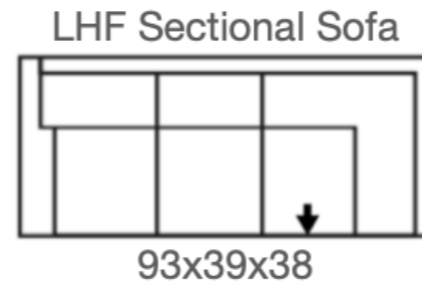

BENNET COLLECTION

Dimensions shown: Width x Depth x Height

- MADE IN CANADA
- SOLID WOOD FRAME
- HIGH DENSITY FOAM
- CHOICE OF FABRIC OR TOP GRAIN LEATHER

JOSHUA CREEK FURNITURE

*All dimensions are approximate and are subject to the slight variations inherent in a hand built product