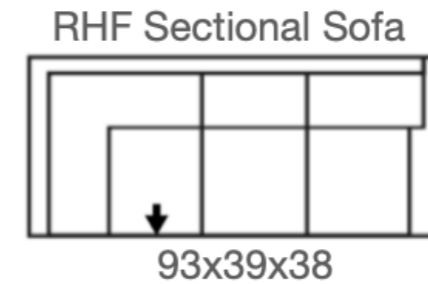

BENNET COLLECTION

Dimensions shown: Width x Depth x Height

- MADE IN CANADA
- SOLID WOOD FRAME
- HIGH DENSITY FOAM
- CHOICE OF FABRIC OR TOP GRAIN LEATHER

JOSHUA CREEK FURNITURE

*All dimensions are approximate and are subject to the slight variations inherent in a hand built product