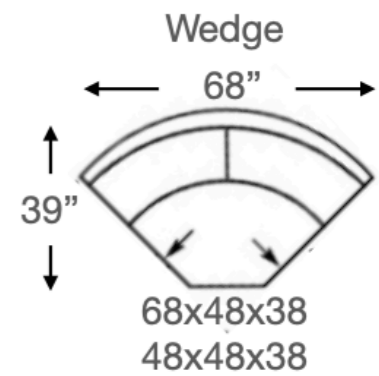

BENNET COLLECTION

Dimensions shown: Width x Depth x Height

- MADE IN CANADA
- SOLID WOOD FRAME
- HIGH DENSITY FOAM
- CHOICE OF FABRIC OR TOP GRAIN LEATHER

JOSHUA CREEK FURNITURE

*All dimensions are approximate and are subject to the slight variations inherent in a hand built product