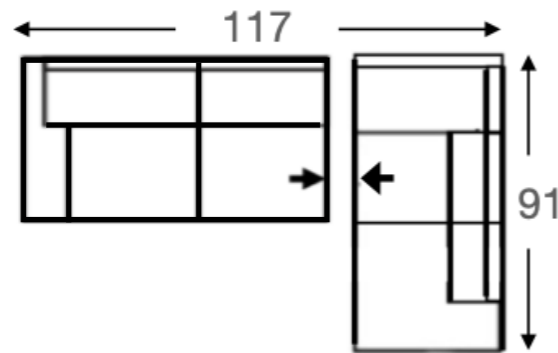

# STUDIO COLLECTION

- MADE IN CANADA
- SOLID WOOD FRAME
- HIGH DENSITY MICRO-GEL FOAM
- OPTIONAL FEATHER SEATING
- CHOICE OF FABRICS