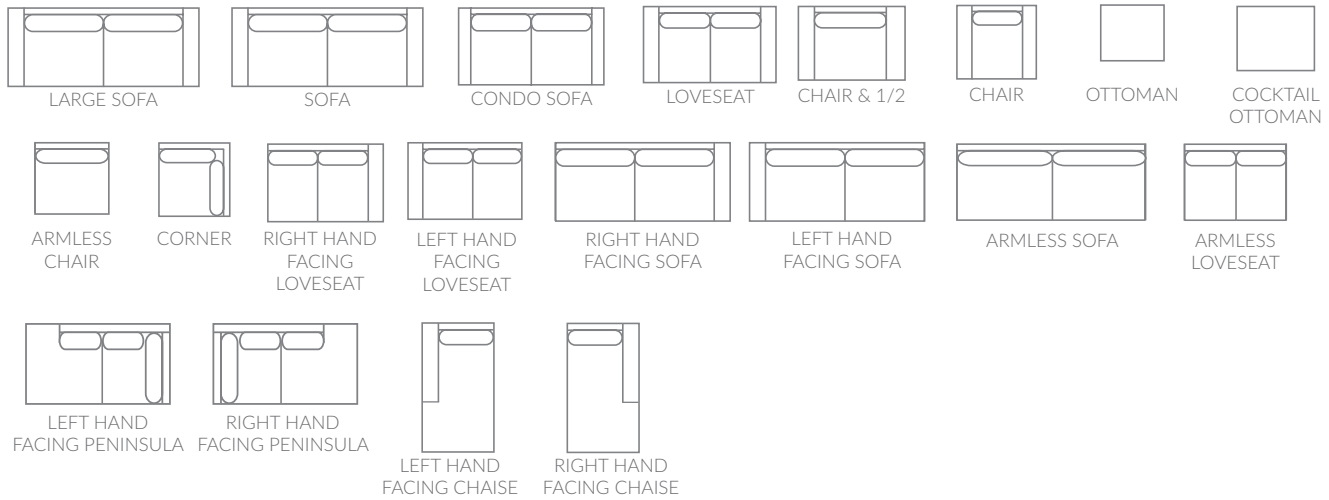

Modern design, this soft and curvy collection gives you the flexibility to build as large or as little as you like. Eco-friendly construction. Certified sustainable, kiln-dried wood frame. Feather blend wrapped MicroGel soy-based polyfoam. Sinuous spring system. Benchmade in Canada.

## Full Collection

As an inherent quality of a hand-crafted product, all dimensions are approximate

item	sku	dimensions						
large sofa	1433-40	L97"	D39"	H32"	AH26"	SH16"	SW82"	SD24"
sofa	1433-38	L86"	D39"	H32"	AH26"	SH16"	SW70"	SD24"
condo sofa	1433-37	L77"	D39"	H32"	AH26"	SH16"	SW61"	SD24"
loveseat	1433-35	L68"	D39"	H32"	AH26"	SH16"	SW52"	SD24"
chair & 1/2	1433-26	L52"	D39"	H32"	AH26"	SH16"	SW35"	SD24"
chair	1433-20	L40"	D39"	H32"	AH26"	SH16"	SW24"	SD24"
cocktail ottoman	1433-16	L35"	D25"	H16"				
ottoman	1433-14	L26"	D22"	H16"				
armless chair	1433-22	L24"	D39"	H32"		SH16"	SW24"	SD24"
rhf chaise	1433-28	L38"	D60"	H32"	AH26"	SH16"	SW30"	SD45"

item	sku	dimensions						
lhf chaise	1433-29	L38"	D60"	H32"	AH26"	SH16"	SW30"	SD45"
armless loveseat	1433-34	L52"	D39"	H32"		SH16"	SW52"	SD24"
armless sofa	1433-39	L70"	D39"	H32"		SH16"	SW70"	SD24"
rhf loveseat	1433-54	L60"	D39"	H32"	AH26"	SH16"	SW52"	SD24"
lhf loveseat	1433-55	L60"	D39"	H32"	AH26"	SH16"	SW52"	SD24"
corner	1433-56	L39"	D39"	H32"		SH16"	SW24"	SD24"
rhf peninsula	1433-60	L91"	D39"	H32"		SH16"	SW24"	SD24"
lhf peninsula	1433-61	L91"	D39"	H32"		SH16"	SW24"	SD24"
rhf sofa	1433-64	L78"	D39"	H32"	AH26"	SH16"	SW70"	SD24"
lhf sofa	1433-65	L78"	D39"	H32"	AH26"	SH16"	SW70"	SD24"

= fabric available

Ⓢ = swivel chair Accent pillows not included