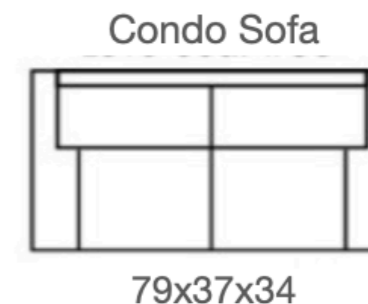

SOHO COLLECTION

*Leg finishes available:
Black, Gold, Brushed Chrome

- MADE IN CANADA
- SOLID WOOD FRAME
- HIGH DENSITY MICRO-GEL FOAM
- CHOICE OF FABRICS

JOSHUA CREEK FURNITURE

Dimensions shown: Width x Depth x Height

*All dimensions are approximate and are subject to the slight variations inherent in a hand built product