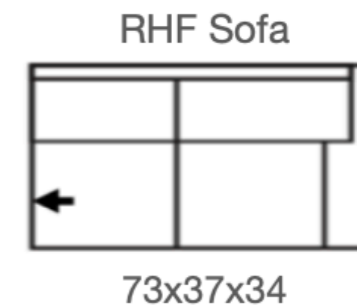

SOHO COLLECTION

*Leg finishes available:
Black, Gold, Brushed Chrome

- MADE IN CANADA
- SOLID WOOD FRAME
- HIGH DENSITY MICRO-GEL FOAM
- CHOICE OF FABRICS

JOSHUA CREEK FURNITURE

Dimensions shown: Width x Depth x Height

*All dimensions are approximate and are subject to the slight variations inherent in a hand built product