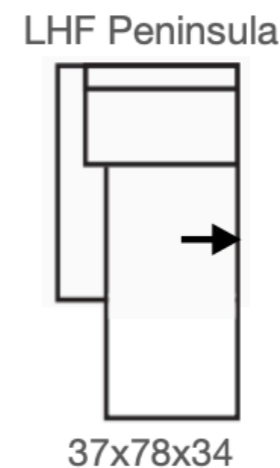

SOHO COLLECTION

*Leg finishes available:
Black, Gold, Brushed Chrome

- MADE IN CANADA
- SOLID WOOD FRAME
- HIGH DENSITY MICRO-GEL FOAM
- CHOICE OF FABRICS

JOSHUA CREEK FURNITURE

Dimensions shown: Width x Depth x Height

*All dimensions are approximate and are subject to the slight variations inherent in a hand built product