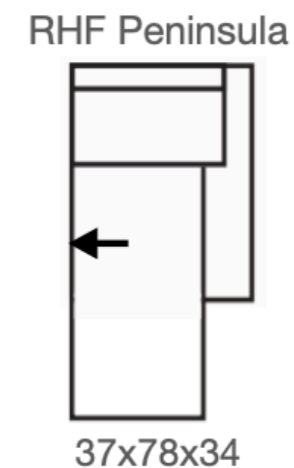

SOHO COLLECTION

*Leg finishes available:
Black, Gold, Brushed Chrome

- MADE IN CANADA
- SOLID WOOD FRAME
- HIGH DENSITY MICRO-GEL FOAM
- CHOICE OF FABRICS

JOSHUA CREEK FURNITURE

Dimensions shown: Width x Depth x Height

*All dimensions are approximate and are subject to the slight variations inherent in a hand built product