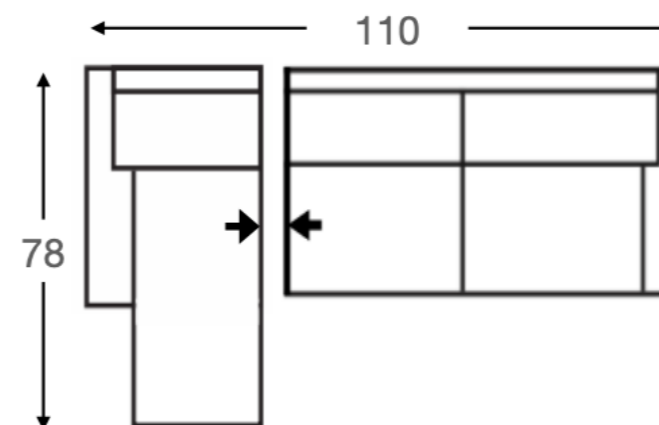

SOHO COLLECTION

*Leg finishes available:
Black, Gold, Brushed Chrome

- MADE IN CANADA
- SOLID WOOD FRAME
- HIGH DENSITY MICRO-GEL FOAM
- CHOICE OF FABRICS

JOSHUA CREEK FURNITURE

Dimensions shown: Width x Depth x Height

*All dimensions are approximate and are subject to the slight variations inherent in a hand built product