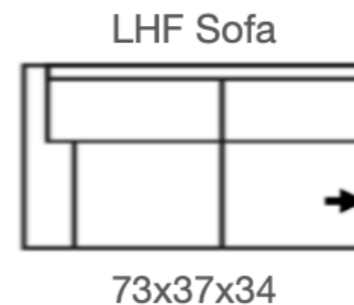

SOHO COLLECTION

*Leg finishes available:
Black, Gold, Brushed Chrome

- MADE IN CANADA
- SOLID WOOD FRAME
- HIGH DENSITY MICRO-GEL FOAM
- CHOICE OF FABRICS

JOSHUA CREEK FURNITURE

Dimensions shown: Width x Depth x Height

*All dimensions are approximate and are subject to the slight variations inherent in a hand built product