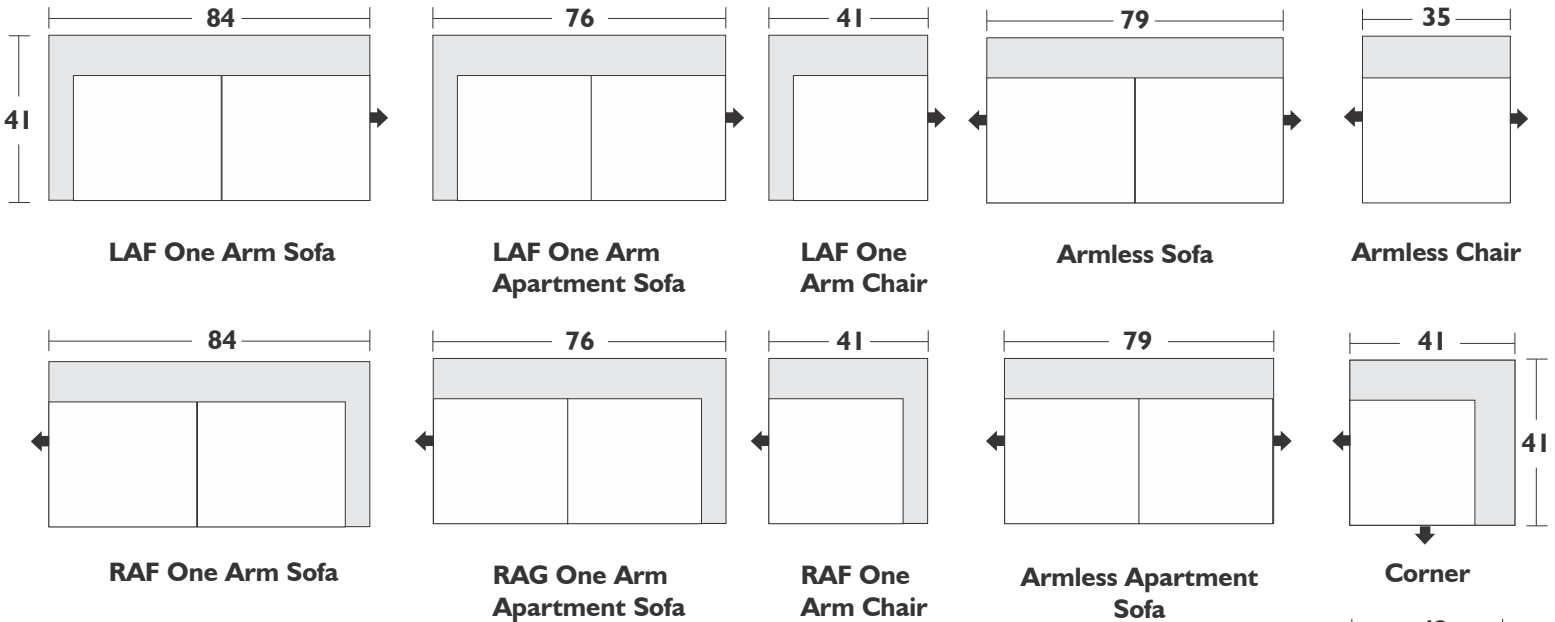

Sofa: H34"XD41"XL90"

Chair: H34"XD41"XL47"

Ottoman: H18"XD28"XL45"

Apartment Sofa: H34"XD41"XL82"

Configuration Suggestions

Style Madison