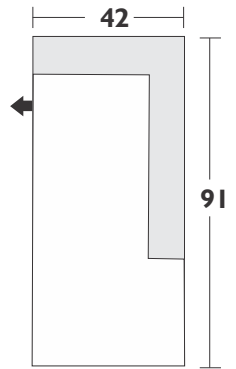

Sofa: H34"XD41"XL90"

Chair: H34"XD41"XL47"

Ottoman: H18"XD28"XL45"

Apartment Sofa: H34"XD41"XL82"

Configuration Suggestions

Style Madison