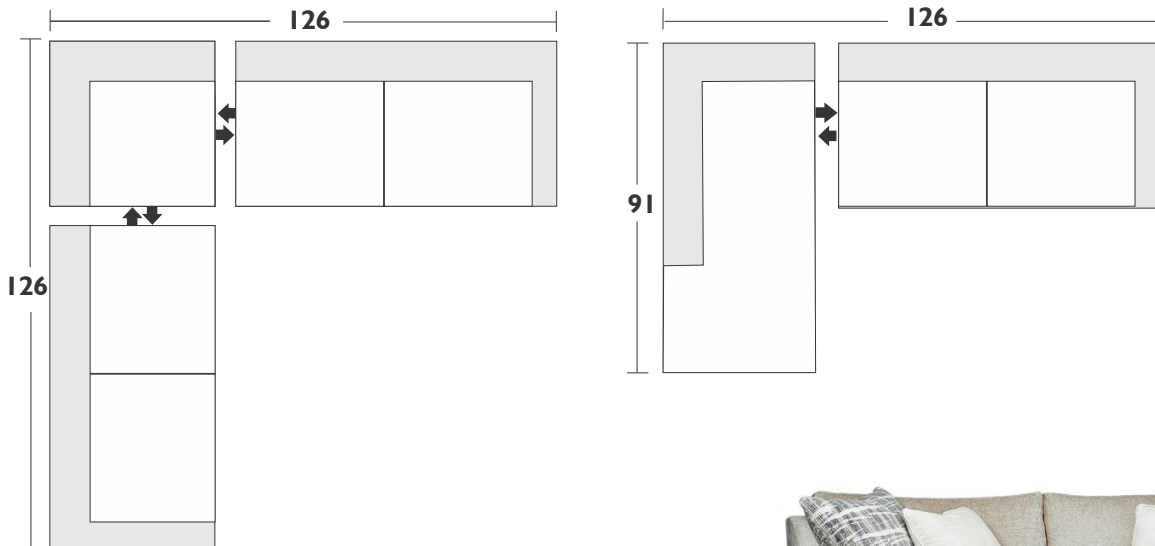

Sofa: H34"XD41"XL90"

Chair: H34"XD41"XL47"

Ottoman: H18"XD28"XL45"

Apartment Sofa: H34"XD41"XL82"

Configuration Suggestions

Style Madison