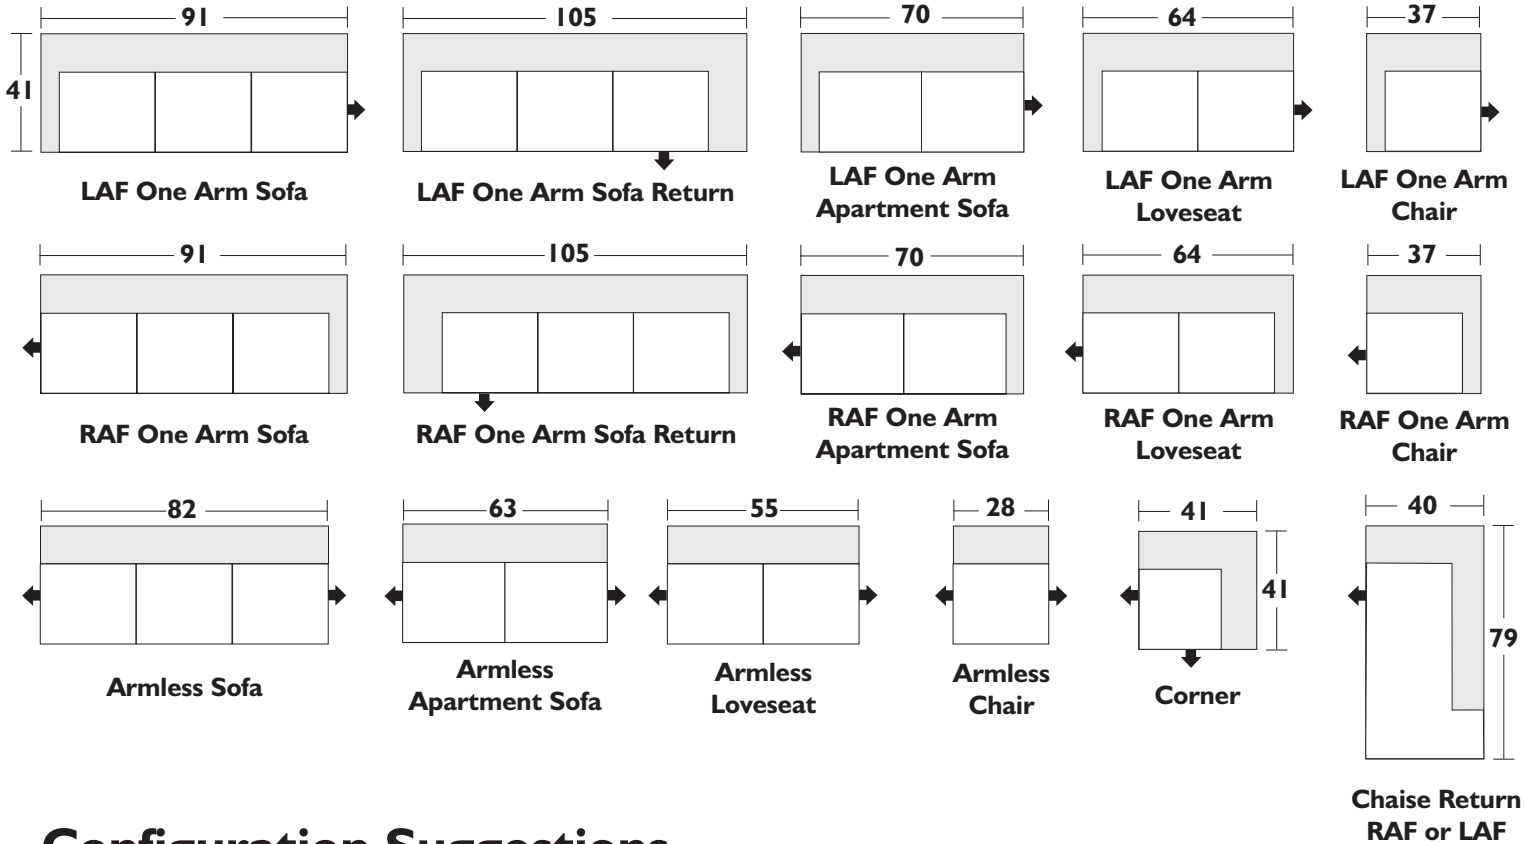

Sofa: H35"XD41"XL100"
 Loveseat: H35"XD41"XL72"
 Chair: H35"XD41"XL44"

Ottoman: H17"XD27"XL34"
 Apt-Size: H35"XD41"XL77"
 Chaise Return: H35"XD41"XL40"

Configuration Suggestions

Style Gallery

* All dimensions shown are approximate and are subject to the slight variations inherent in a hand built product