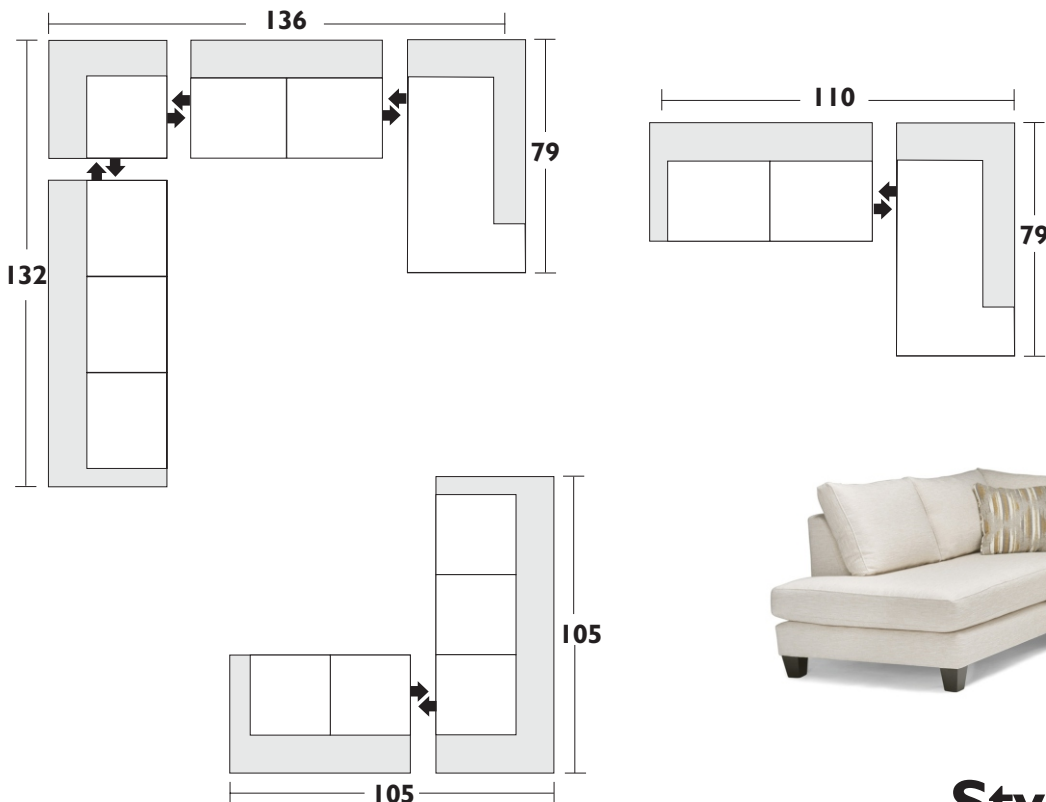

Sofa: H35"XD41"XL100"
 Loveseat: H35"XD41"XL72"
 Chair: H35"XD41"XL44"

Ottoman: H17"XD27"XL34"
 Apt-Size: H35"XD41"XL77"
 Chaise Return: H35"XD41"XL40"

Configuration Suggestions

Style Gallery

* All dimensions shown are approximate and are subject to the slight variations inherent in a hand built product