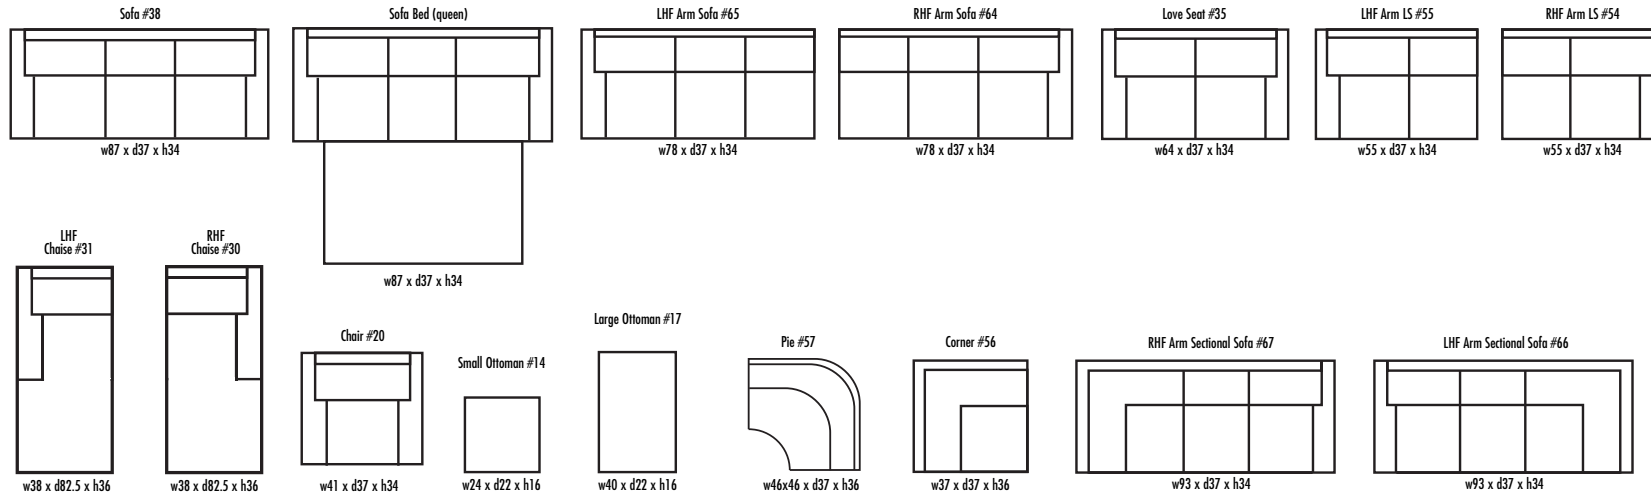

🇨🇦 Made in Canada 🇨🇦

Height • 34 | Width • 115 | Depth • 93

▶ All Canadian Made

▶ All Italian Leather

▶ All Custom Built

▶ Top Grain Leather

▶ Hardwood Frames

✦ Made in Canada ✦

Seat Cushion:	2 LBS Laminated Foam
Back Cushion:	Poly Fibre and Foam
Construction:	No Sag
Showwood Finish:	Espresso
Arm Height:	23"
Seat Height:	17"
Seat Depth:	21"
Leg Height:	2.5"