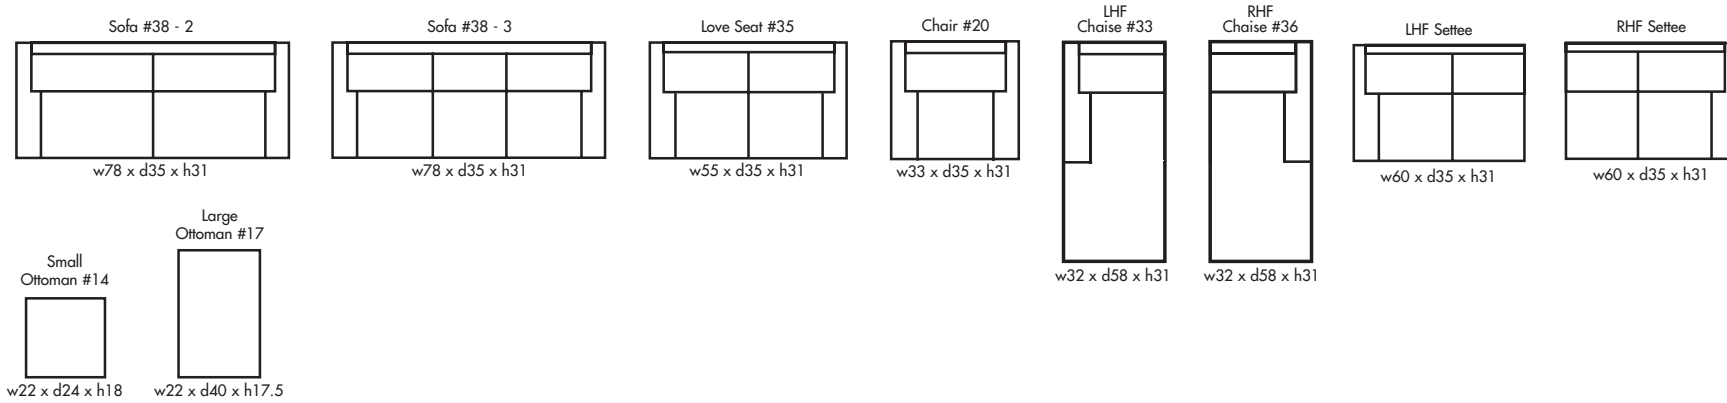

🍁 Made in Canada 🍁

Height • 31 | Width • 92 | Depth • 58

▶ All Canadian Made

▶ All Italian Leather

▶ All Custom Built

▶ Top Grain Leather

▶ Hardwood Frames

✦ Made in Canada ✦

Seat Cushion:	2.00 LBS Foam & Fiber
Back Cushion:	Foam & Fibre
Construction:	No Sag
Showwood Finish:	Chrome
Arm Height:	25"
Seat Height:	18"
Seat Depth:	22"
Leg Height:	6"