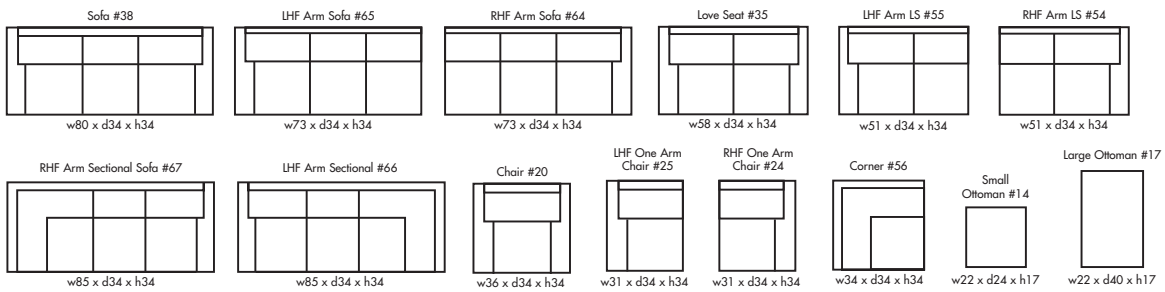

🇨🇦 Made in Canada 🇨🇦

Height • 34 | Width • 80 | Depth • 34

▶ All Canadian Made

▶ All Italian Leather

▶ All Custom Built

▶ Top Grain Leather

▶ Hardwood Frames

🇨🇦 Made in Canada 🇨🇦

Seat Cushion:	2 LBS Laminated Foam
Back Cushion:	Poly Fiber and Foam
Construction:	No Sag
Showwood Finish:	Espresso
Arm Height:	27"
Seat Height:	18.5"
Seat Depth:	20"
Leg Height:	4"