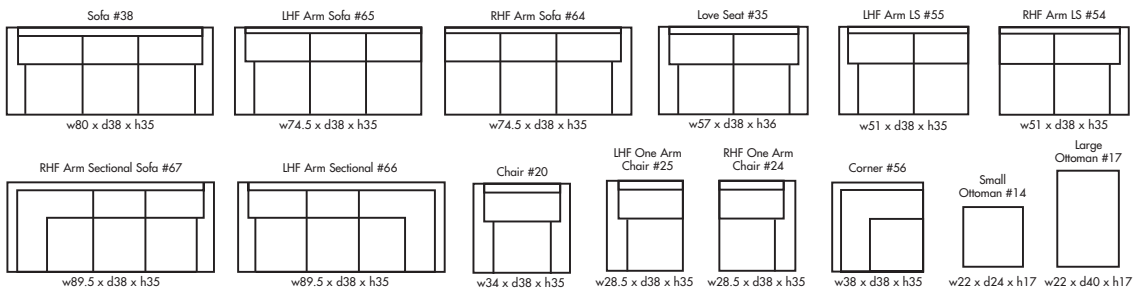

🇨🇦 Made in Canada 🇨🇦

Height • 35 | Width • 80 | Depth • 38

▶ All Canadian Made

▶ All Italian Leather

▶ All Custom Built

▶ Top Grain Leather

▶ Hardwood Frames

🇨🇦 Made in Canada 🇨🇦

Seat Cushion:	2 LBS Laminated Foam
Back Cushion:	Poly Fiber and Foam
Construction:	No Sag
Showwood Finish:	Espresso
Arm Height:	23.5"
Seat Height:	17.5"
Seat Depth:	21"
Leg Height:	3"