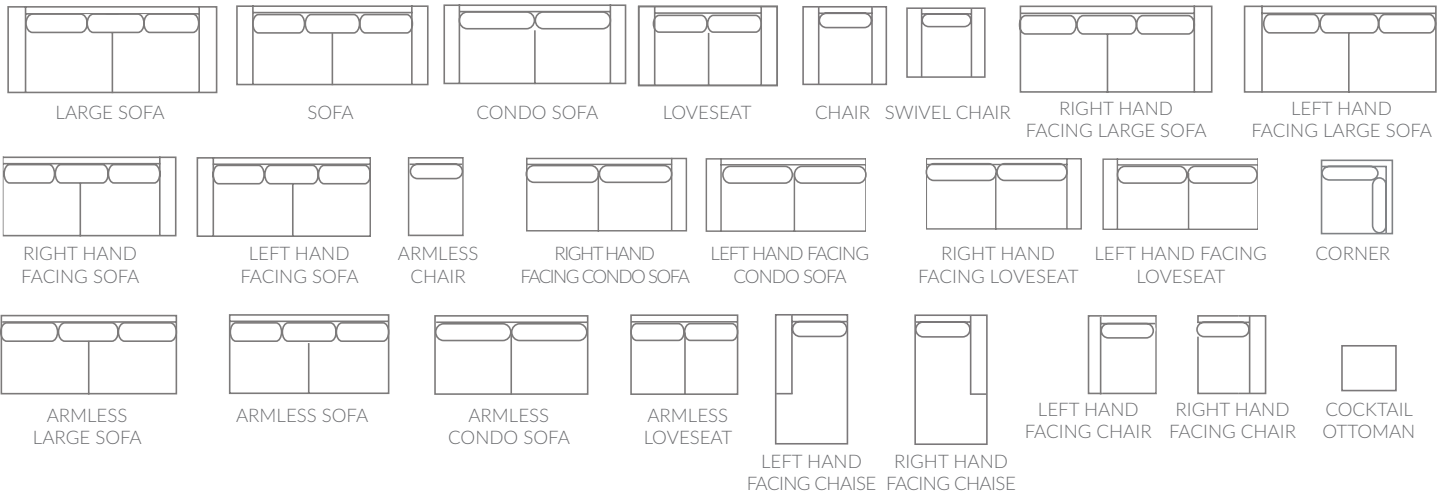

Sleek and slim styling with a touch of modern flair adds high level comfort to your home. Eco-friendly construction. Certified sustainable, kiln-dried wood frame. Feather blend wrapped MicroGel soy-based polyfoam. Web and coil spring system. Benchmade in Canada.

## Full Collection

As an inherent quality of a hand-crafted product, all dimensions are approximate

item	sku	sku slipcover	dimensions					
large sofa	1270-40	1350-40	L93"	D42"	H37"	AH25"	SH19"	SD24"
sofa	1270-38	1350-38	L83"	D42"	H37"	AH25"	SH19"	SD24"
condo sofa	1270-37	1350-37	L73"	D42"	H37"	AH25"	SH19"	SD24"
loveseat	1270-35	1350-35	L65"	D42"	H37"	AH25"	SH19"	SD24"
chair	1270-20	1350-20	L37"	D42"	H37"	AH25"	SH19"	SD24"
cocktail ottoman	1270-16	1350-16	L35"	D25"	H18"			
armless chair	1270-22	1350-22	L28"	D42"	H37"		SH19"	SD24"
swivel chair	1270-24	1350-24	L32"	D40"	H37"	AH25"	SH19"	SD23"
rhf chaise	1270-28	1350-28	L37"	D65"	H37"	AH25"	SH19"	SD47"
lhf chaise	1270-29	1350-29	L37"	D65"	H37"	AH25"	SH19"	SD47"
lhf condo sofa	1270-31	1350-31	L69"	D42"	H37"	AH25"	SH19"	SD24"
rhf condo sofa	1270-32	1350-32	L69"	D42"	H37"	AH25"	SH19"	SD24"

item	sku	sku slipcover	dimensions					
armless loveseat	1270-34	1350-34	L56"	D42"	H37"		SH19"	SD24"
armless condo sofa	1270-36	1350-36	L64"	D42"	H37"		SH19"	SD24"
armless sofa	1270-39	1350-39	L74"	D42"	H37"		SH19"	SD24"
armless large sofa	1270-41	1350-41	L84"	D65"	H37"		SH19"	SD47"
rhf large sofa	1270-42	1350-42	L89"	D65"	H37"	AH25"	SH19"	SD47"
lhf large sofa	1270-43	1350-43	L89"	D42"	H37"		SH19"	SD24"
rhf chair	1270-52	1350-52	L33"	D42"	H37"	AH25"	SH19"	SD24"
lhf chair	1270-53	1350-53	L33"	D42"	H37"	AH25"	SH19"	SD24"
rhf loveseat	1270-54	1350-54	L61"	D42"	H37"		SH19"	SD24"
lhf loveseat	1270-55	1350-55	L61"	D42"	H37"		SH19"	SD24"
corner	1270-56	1350-56	L42"	D42"	H37"		SH19"	SD24"
rhf sofa	1270-64	1350-64	L79"	D42"	H37"		SH19"	SD24"
lhf sofa	1270-65	1350-65	L79"	D42"	H37"		SH19"	SD24"