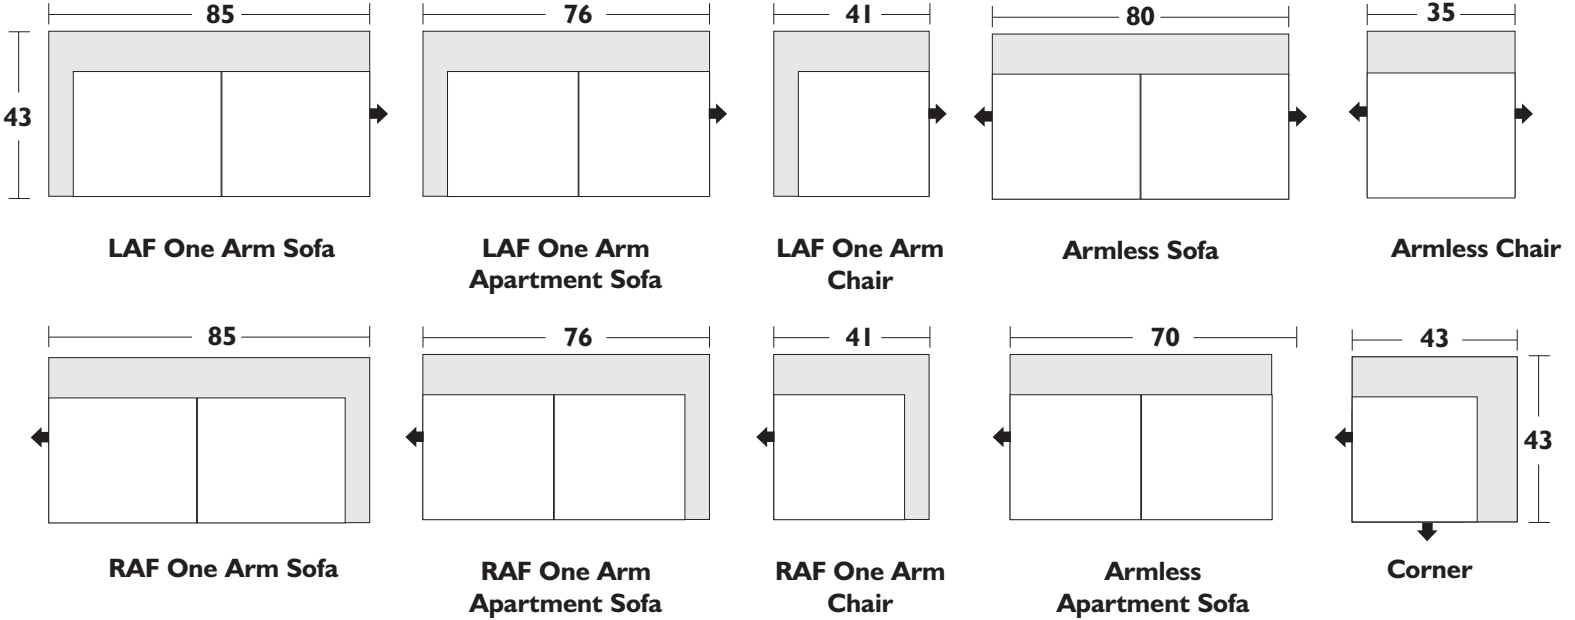

Sofa: H32"XD43"XL91"
 Chair: H32"XD43"XL47"
 Apt-Size: H32"XD43"XL82"

Configuration Suggestions

Style Stratus

* All dimensions shown are approximate and are subject to the slight variations inherent in a hand built product