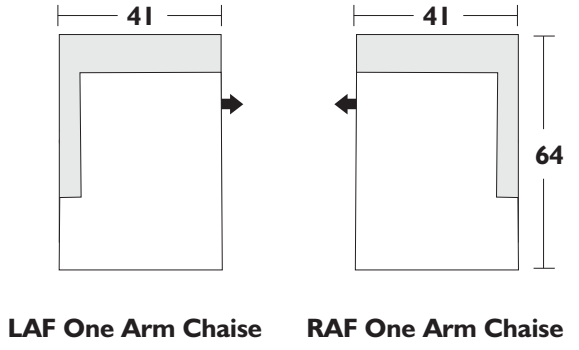

Sofa: H32"XD43"XL91"
 Chair: H32"XD43"XL47"
 Apt-Size: H32"XD43"XL82"

Configuration Suggestions

Style Stratus

* All dimensions shown are approximate and are subject to the slight variations inherent in a hand built product