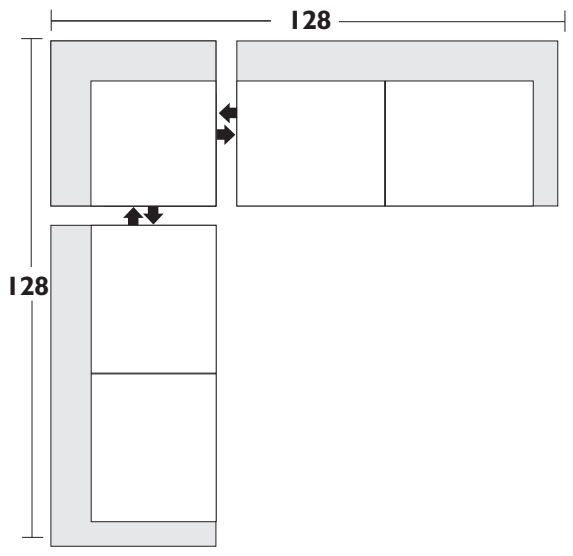

Sofa: H32"XD43"XL91"
 Chair: H32"XD43"XL47"
 Apt-Size: H32"XD43"XL82"

Configuration Suggestions

Style Stratus

* All dimensions shown are approximate and are subject to the slight variations inherent in a hand built product