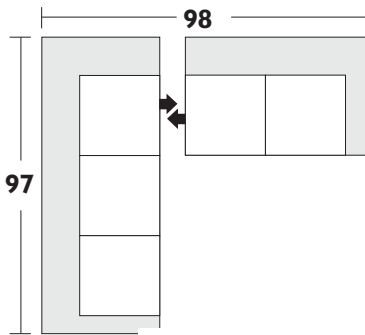

Sofa: H33"XD42"XL88"
 Loveseat: H33"XD42"XL65"
 Chair: H33"XD42"XL42"
 Chair 1/2: H33"XD42"XL50"
 Apartment Sofa: H33"XD42"XL80"

Configuration Suggestions

Style Ragz

* All dimensions shown are approximate and are subject to the slight variations inherent in a hand built product