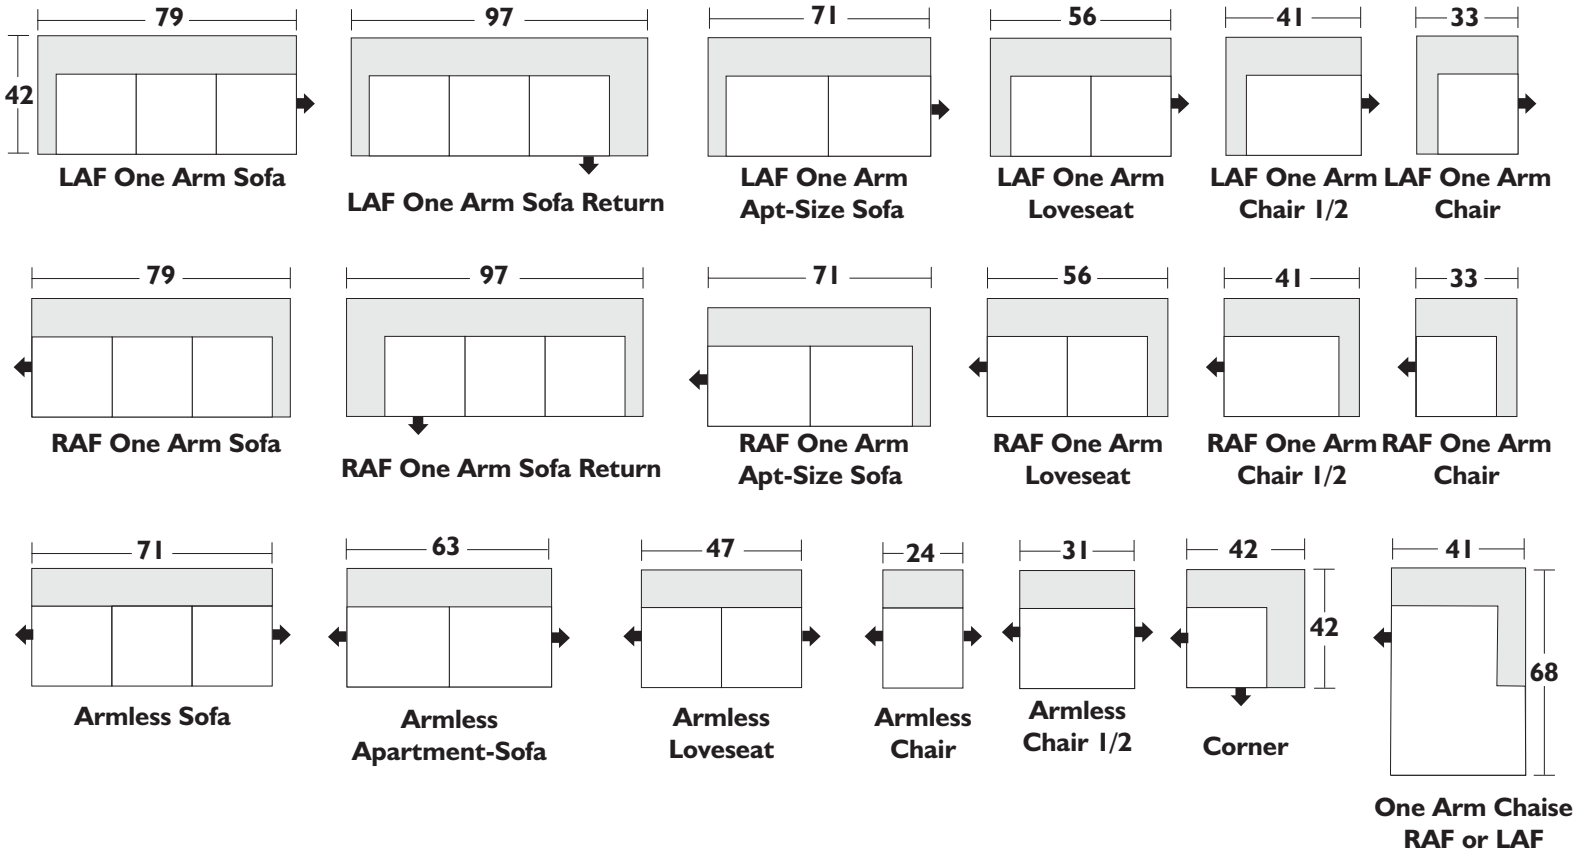

Sofa: H33"XD42"XL88"
 Loveseat: H33"XD42"XL65"
 Chair: H33"XD42"XL42"
 Chair 1/2: H33"XD42"XL50"
 Apartment Sofa: H33"XD42"XL80"

Configuration Suggestions

Style Ragz

* All dimensions shown are approximate and are subject to the slight variations inherent in a hand built product