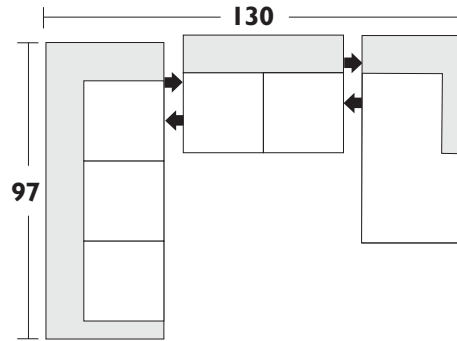

Sofa: H33"XD42"XL88"
 Loveseat: H33"XD42"XL65"
 Chair: H33"XD42"XL42"
 Chair 1/2: H33"XD42"XL50"
 Apartment Sofa: H33"XD42"XL80"

Configuration Suggestions

Style Ragz

* All dimensions shown are approximate and are subject to the slight variations inherent in a hand built product