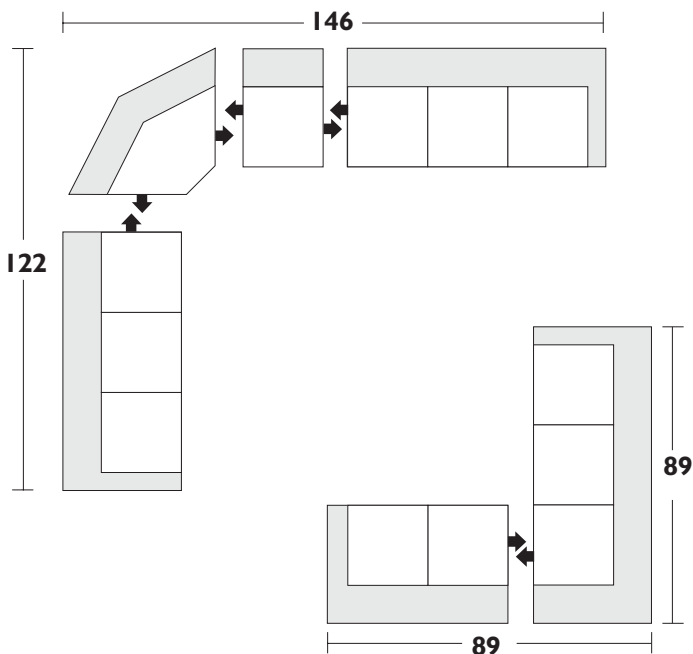

Sofa: H35"XD38"XL79"
 Sofa 4 seater: H35"XD38"XL102"
 Loveseat: H35"XD38"XL56"
 Chair: H35"XD38"XL33"
 Chair 1/2: H35"XD38"XL41"

Ottoman: H18"XD24"XL28"
 Ottoman 1/2: H18"XD26"XL40"
 Apartment Sofa: H35"XD38"XL71"

Configuration Suggestions

Style Polo

* All dimensions shown are approximate and are subject to the slight variations inherent in a hand built product