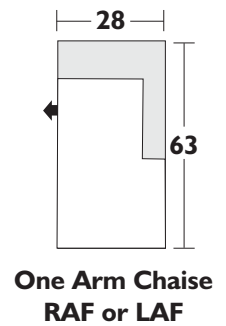

Sofa: H35"XD38"XL79"
 Sofa 4 seater: H35"XD38"XL102"
 Loveseat: H35"XD38"XL56"
 Chair: H35"XD38"XL33"
 Chair 1/2: H35"XD38"XL41"

Ottoman: H18"XD24"XL28"
 Ottoman 1/2: H18"XD26"XL40"
 Apartment Sofa: H35"XD38"XL71"

Configuration Suggestions

Style Polo

* All dimensions shown are approximate and are subject to the slight variations inherent in a hand built product