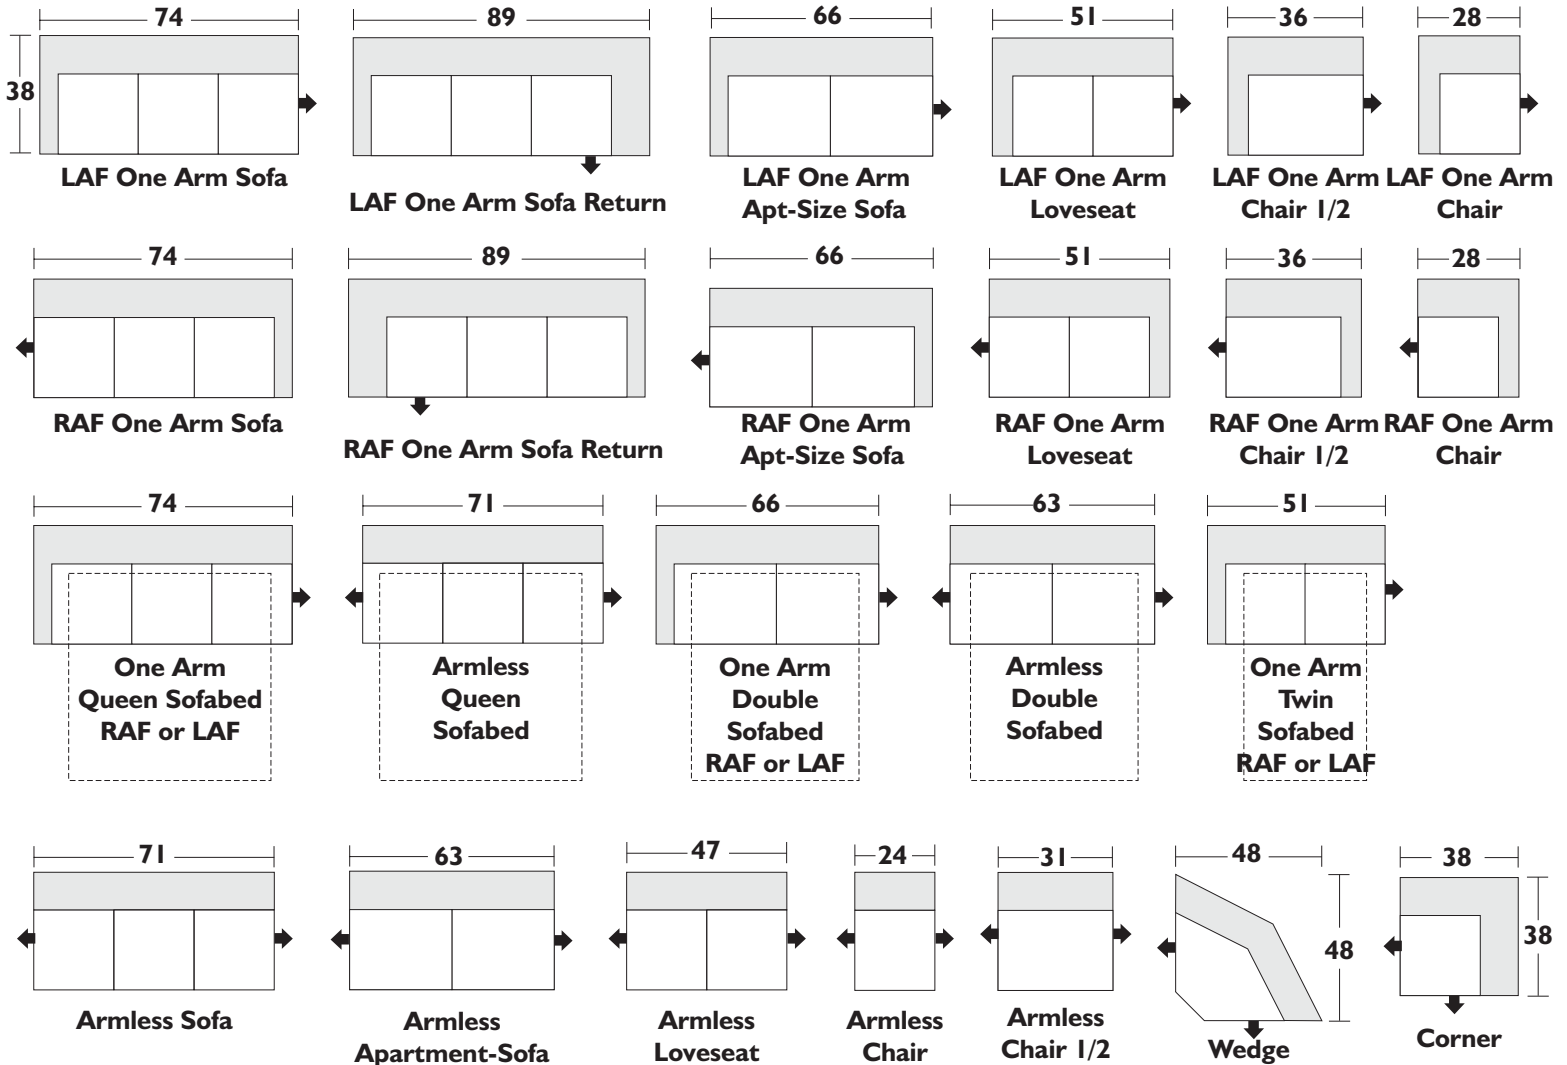

Sofa: H35"XD38"XL79"
 Sofa 4 seater: H35"XD38"XL102"
 Loveseat: H35"XD38"XL56"
 Chair: H35"XD38"XL33"
 Chair 1/2: H35"XD38"XL41"

Ottoman: H18"XD24"XL28"
 Ottoman 1/2: H18"XD26"XL40"
 Apartment Sofa: H35"XD38"XL71"

Configuration Suggestions

Style Polo

* All dimensions shown are approximate and are subject to the slight variations inherent in a hand built product