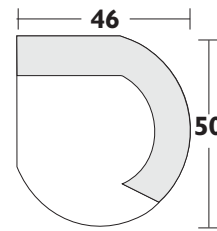

Sofa: H36"XD39"XL87"
 Loveseat: H36"XD39"XL64"
 Chair: H36"XD39"XL41"
 Chair 1/2: H36"XD39"XL48"
 Ottoman: H18"XD24"XL28"
 Apartment Sofa: H36"XD39"XL79"

Configuration Suggestions

One Arm Round
RAF or LAF