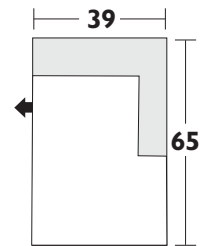

Sofa: H36"XD39"XL87"
 Loveseat: H36"XD39"XL64"
 Chair: H36"XD39"XL41"
 Chair 1/2: H36"XD39"XL48"
 Ottoman: H18"XD24"XL28"
 Apartment Sofa: H36"XD39"XL79"

Configuration Suggestions

One Arm Round
RAF or LAF

One Arm Chaise
RAF or LAF

Style Manhattan

* All dimensions shown are approximate and are subject to the slight variations inherent in a hand built product