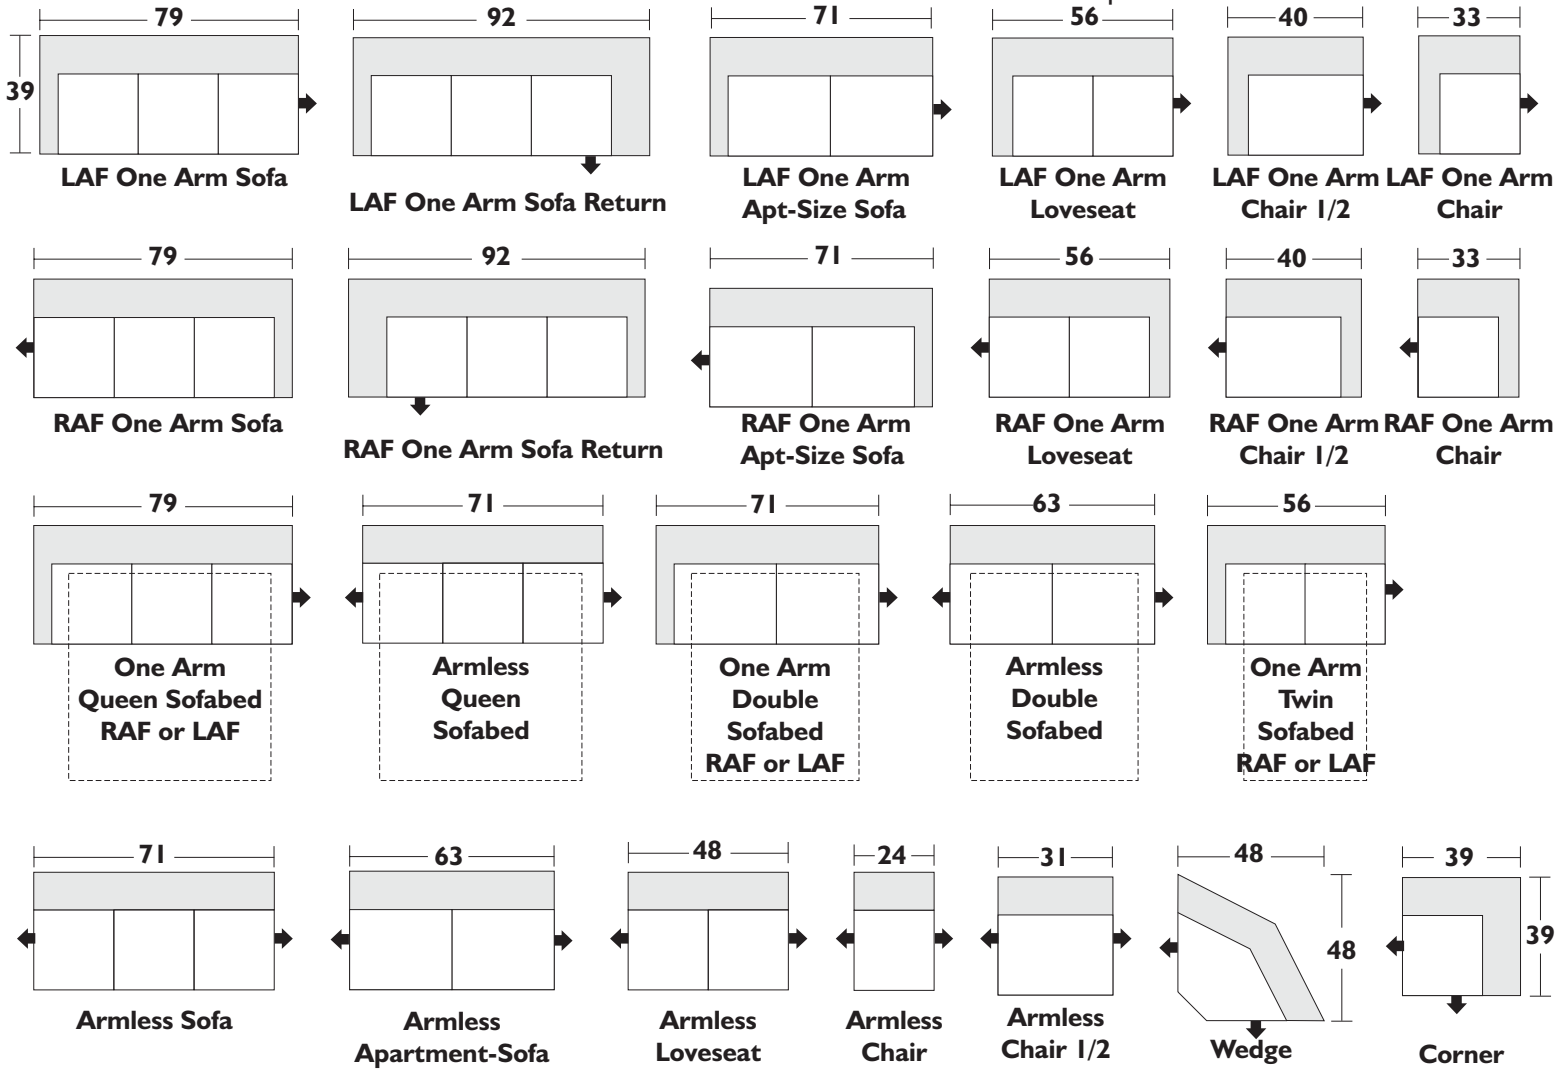

Sofa: H36"XD39"XL87"
 Loveseat: H36"XD39"XL64"
 Chair: H36"XD39"XL41"
 Chair 1/2: H36"XD39"XL48"
 Ottoman: H18"XD24"XL28"
 Apartment Sofa: H36"XD39"XL79"

Configuration Suggestions

One Arm Round
RAF or LAF

One Arm Chaise
RAF or LAF

Style Manhattan

* All dimensions shown are approximate and are subject to the slight variations inherent in a hand built product