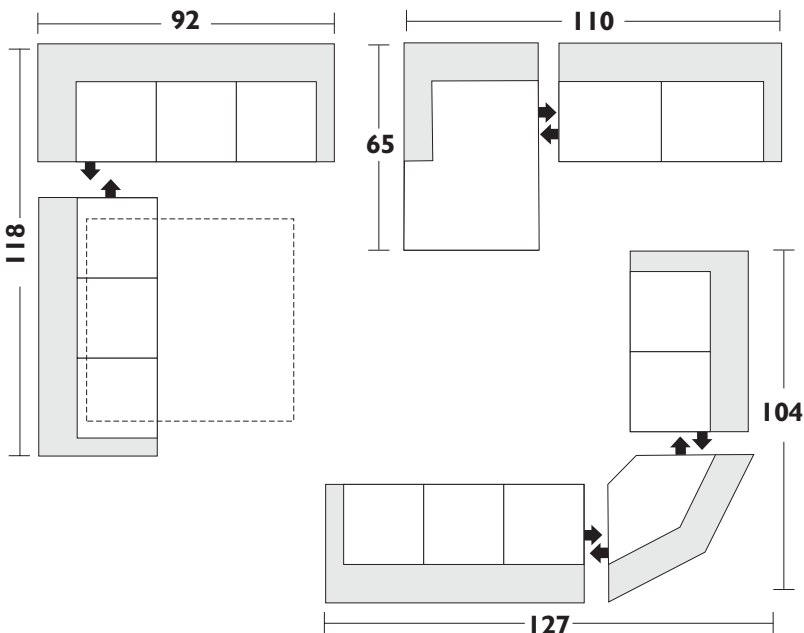

Sofa: H36"XD39"XL87"
 Loveseat: H36"XD39"XL64"
 Chair: H36"XD39"XL41"
 Chair 1/2: H36"XD39"XL48"
 Ottoman: H18"XD24"XL28"
 Apartment Sofa: H36"XD39"XL79"

Configuration Suggestions

One Arm Round
RAF or LAF

One Arm Chaise
RAF or LAF

Style Manhattan

* All dimensions shown are approximate and are subject to the slight variations inherent in a hand built product