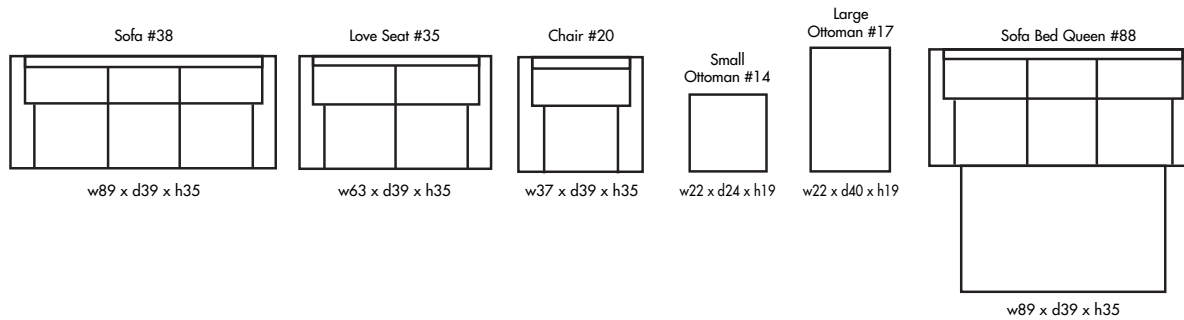

🇨🇦 Made in Canada 🇨🇦

Height • 35 | Width • 89 | Depth • 39

▶ All Canadian Made

▶ All Italian Leather

▶ All Custom Built

▶ Top Grain Leather

▶ Hardwood Frames

✦ Made in Canada ✦

Seat Cushion:	2 LBS Laminated Foam or Feather Blend Topper
Back Cushion:	Poly Fiber and Foam
Construction:	No Sag
Showwood Finish:	Espresso
Arm Height:	23"
Seat Height:	18.5"
Seat Depth:	21.5"
Leg Height:	Base 6"