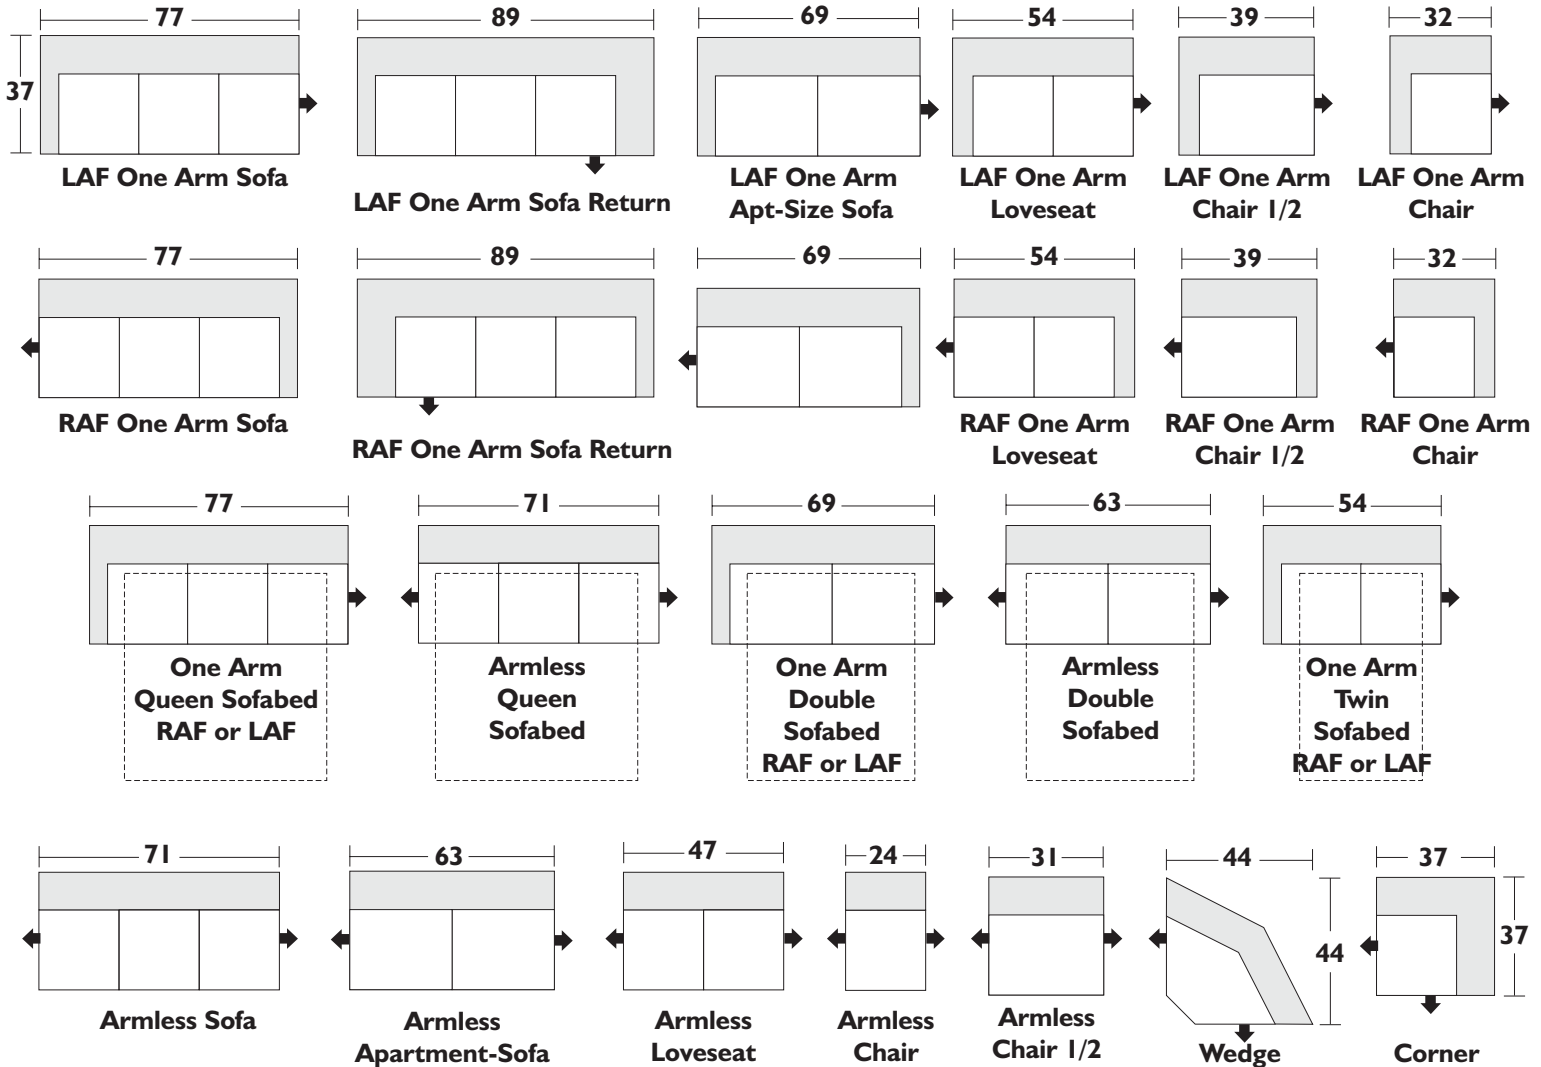

Sofa: H36"XD37"XL84"  
 Loveseat: H36"XD37"XL61"  
 Chair: H36"XD37"XL39"  
 Chair 1/2: H36"XD37"XL46"

Ottoman: H18"XD24"XL28"  
 Ottoman 1/2: H18"XD26"XL40"  
 Apartment Sofa: H36"XD37"XL76"

## Configuration Suggestions

## Style Cameron

\* All dimensions shown are approximate and are subject to the slight variations inherent in a hand built product