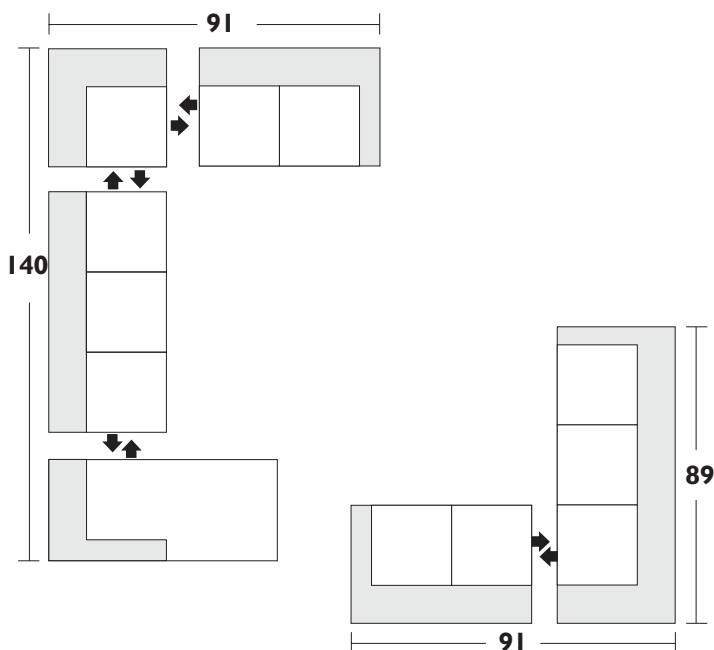

Sofa: H36"XD37"XL84"  
 Loveseat: H36"XD37"XL61"  
 Chair: H36"XD37"XL39"  
 Chair 1/2: H36"XD37"XL46"

Ottoman: H18"XD24"XL28"  
 Ottoman 1/2: H18"XD26"XL40"  
 Apartment Sofa: H36"XD37"XL76"

## Configuration Suggestions

## Style Cameron

\* All dimensions shown are approximate and are subject to the slight variations inherent in a hand built product