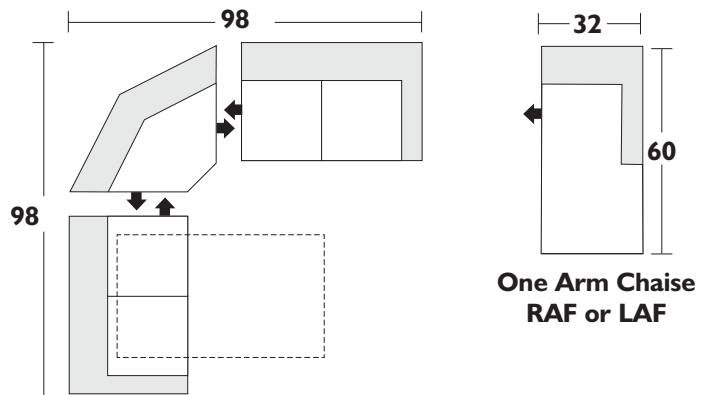

Sofa: H36"XD37"XL84"  
 Loveseat: H36"XD37"XL61"  
 Chair: H36"XD37"XL39"  
 Chair 1/2: H36"XD37"XL46"

Ottoman: H18"XD24"XL28"  
 Ottoman 1/2: H18"XD26"XL40"  
 Apartment Sofa: H36"XD37"XL76"

## Style Cameron

\* All dimensions shown are approximate and are subject to the slight variations inherent in a hand built product