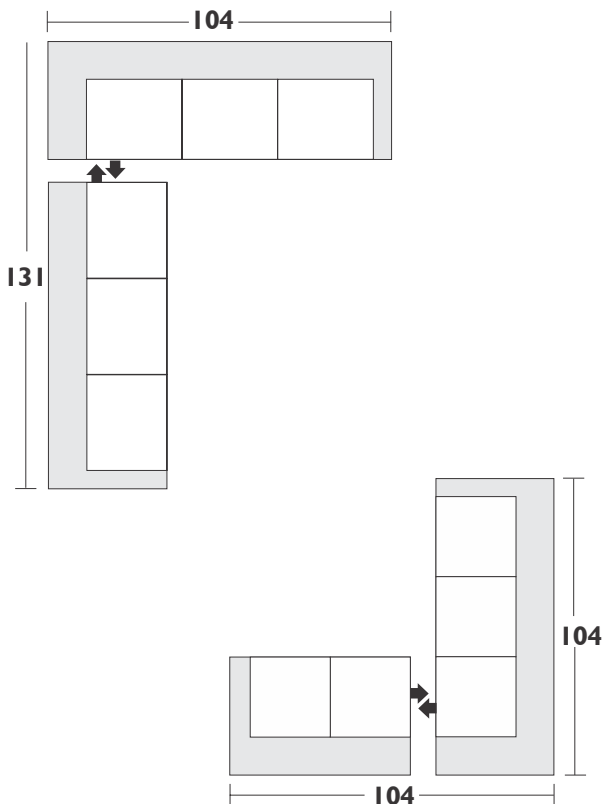

Sofa: H35"XD41"XL98"
 Loveseat: H35"XD41"XL70"
 Chair: H35"XD41"XL42"
 Ottoman: H17"XD27"XL34"
 Apartment Sofa: H35"XD41"XL75"

Configuration Suggestions

Style Brooklyn

* All dimensions shown are approximate and are subject to the slight variations inherent in a hand built product