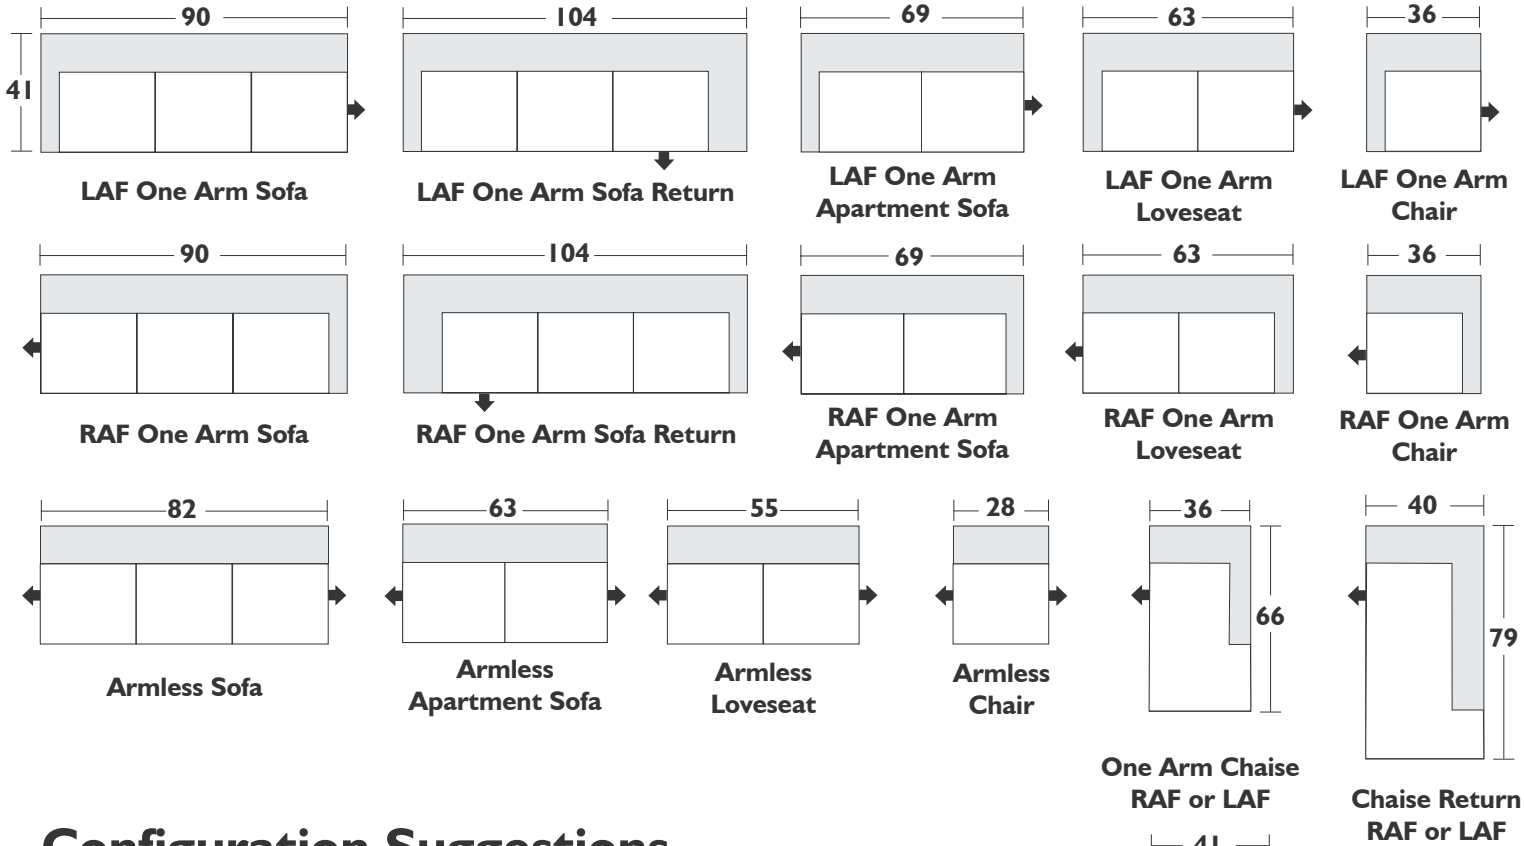

Sofa: H35"XD41"XL98"
 Loveseat: H35"XD41"XL70"
 Chair: H35"XD41"XL42"
 Ottoman: H17"XD27"XL34"
 Apartment Sofa: H35"XD41"XL75"

Configuration Suggestions

Style Brooklyn

* All dimensions shown are approximate and are subject to the slight variations inherent in a hand built product